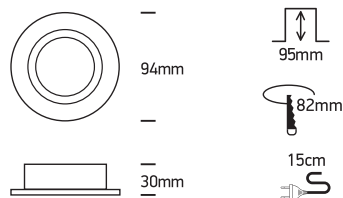

## 11105CGU

100-240V | MR16 | GU10 | 10W | IP20 | Die cast | Adjustable