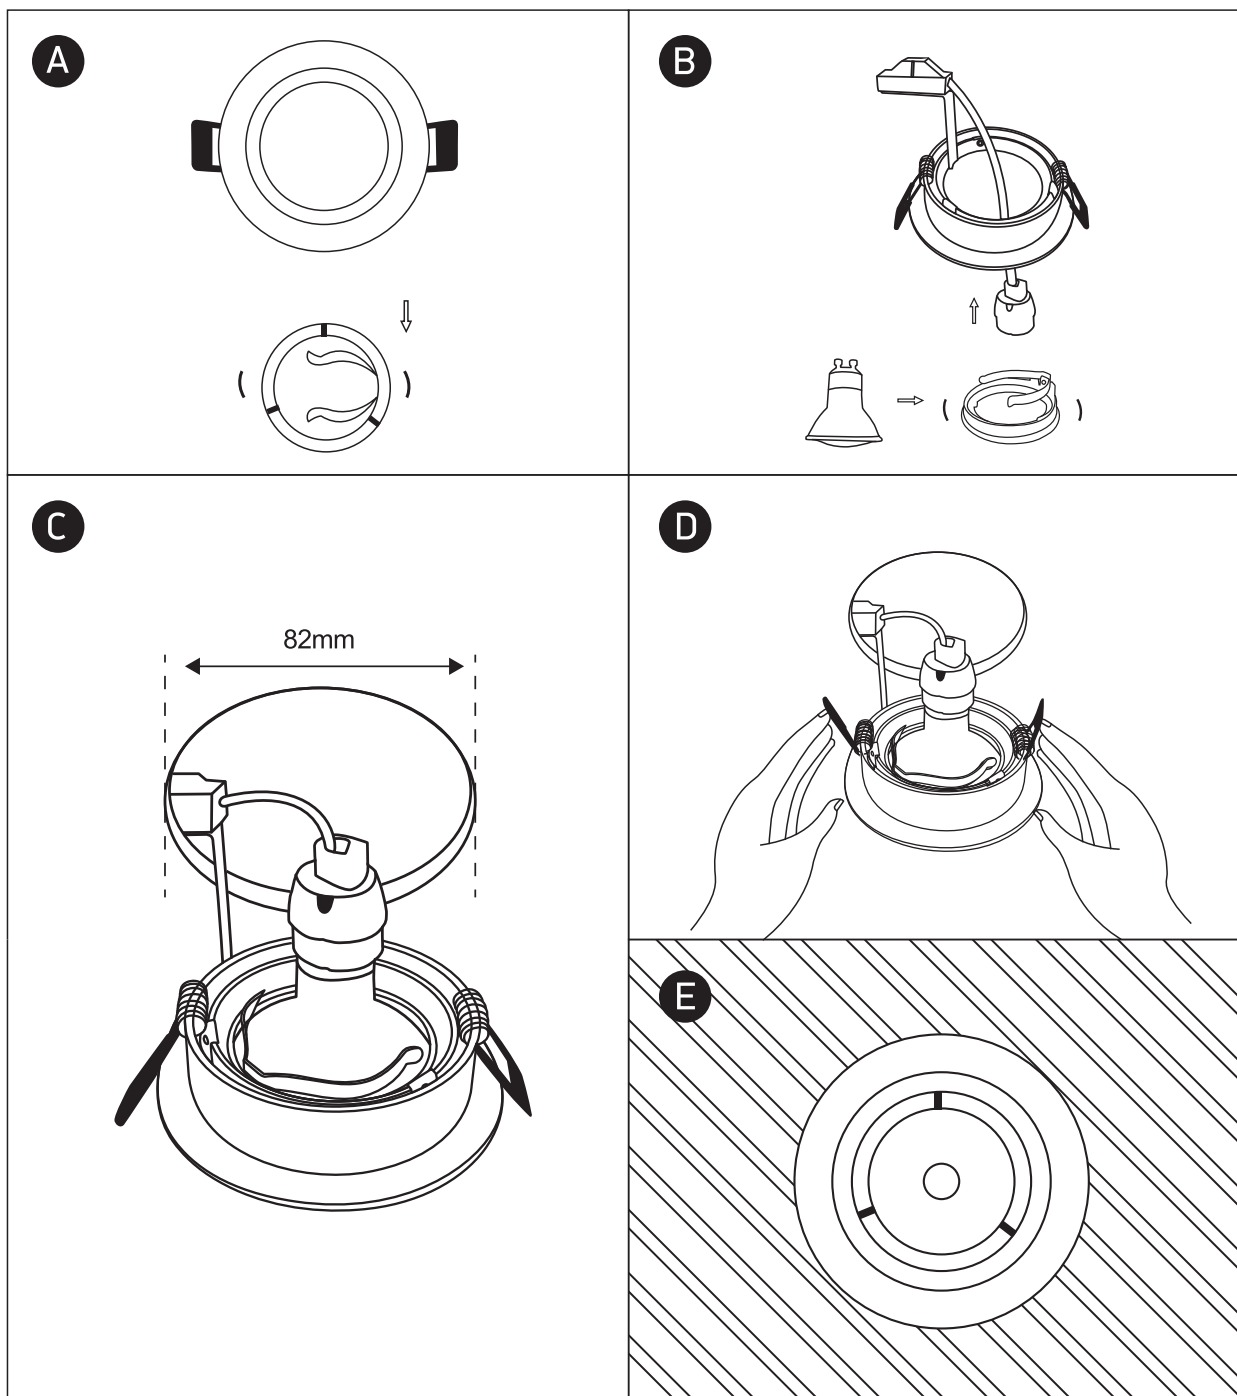

## 11105CGU

100-240V | MR16 | GU10 | 10W | IP20 | Die cast | Adjustable