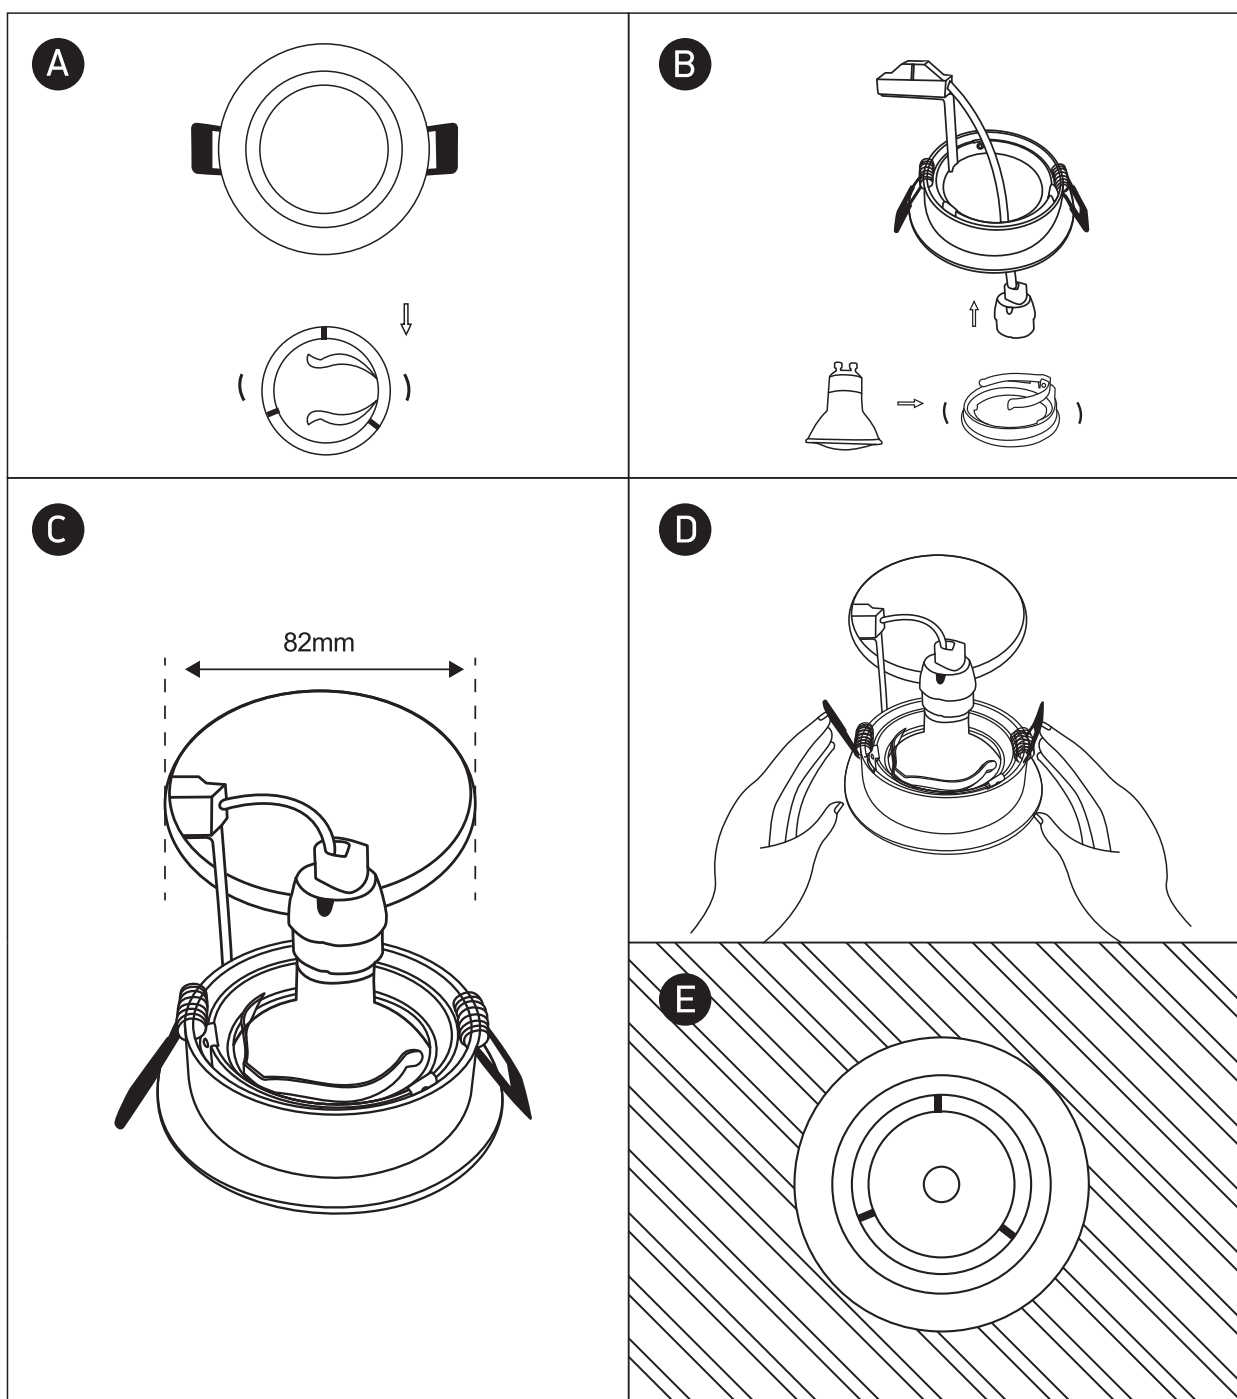

## 11105CGU

100-240V | MR16 | GU10 | 10W | IP20 | Die cast | Adjustable