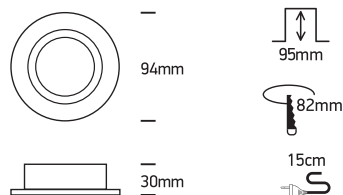

## 11105CGU

100-240V | MR16 | GU10 | 10W | IP20 | Die cast | Adjustable