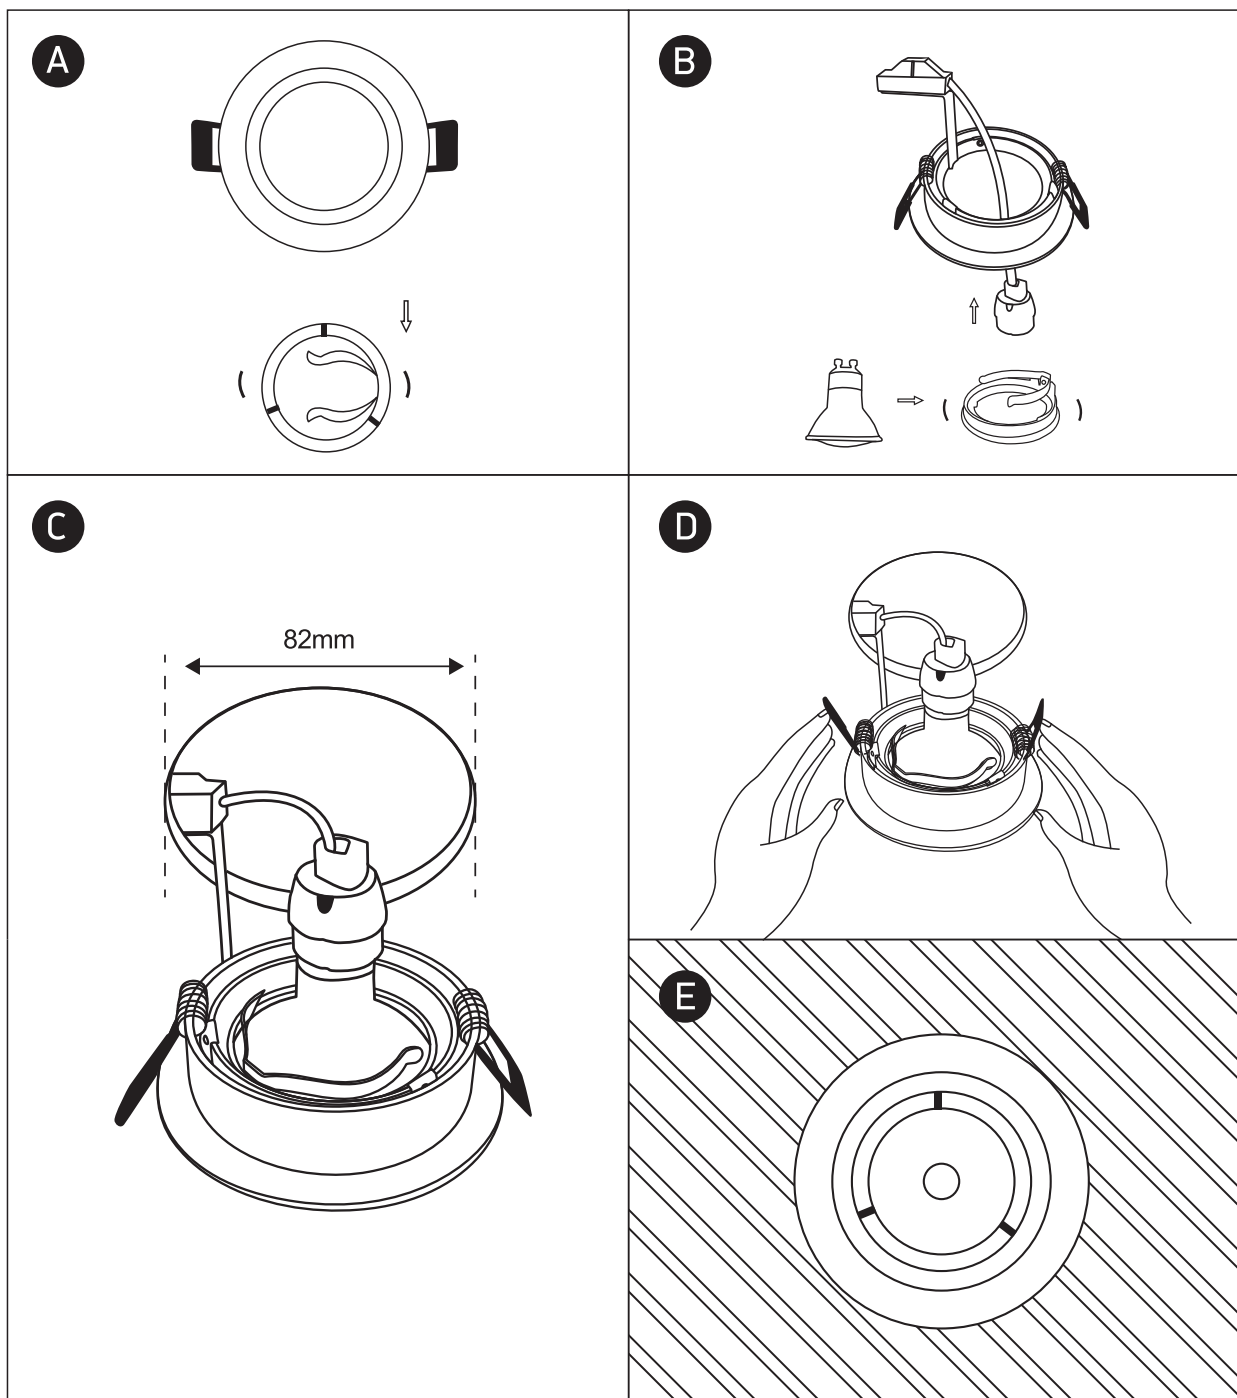

INSTALLATION MANUAL

11105CGU

100-240V | MR16 | GU10 | 10W | IP20 | Die cast | Adjustable

one
LIGHT

Warnings:

1. Make sure that the product is installed properly before connecting to electricity.
2. Do not cover the fitting.
3. Maintenance and installation should only be carried out by a professional electrician.