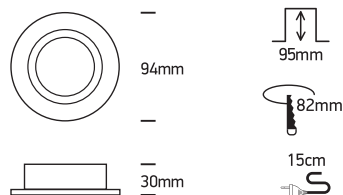

INSTALLATION MANUAL

11105CGU

100-240V | MR16 | GU10 | 10W | IP20 | Die cast | Adjustable

one
LIGHT

Warnings:

1. Make sure that the product is installed properly before connecting to electricity.
2. Do not cover the fitting.
3. Maintenance and installation should only be carried out by a professional electrician.