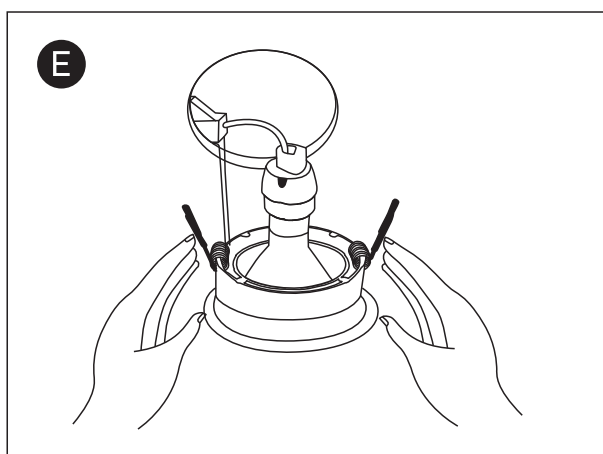

INSTALLATION MANUAL

11105CDG

100-240V | MR16 | GU10 | 10W | IP20 | Die cast | Adjustable

one
LIGHT

Warnings:

1. Make sure that the product is installed properly before connecting to electricity.
2. Do not cover the fitting.
3. Maintenance and installation should only be carried out by a professional electrician.