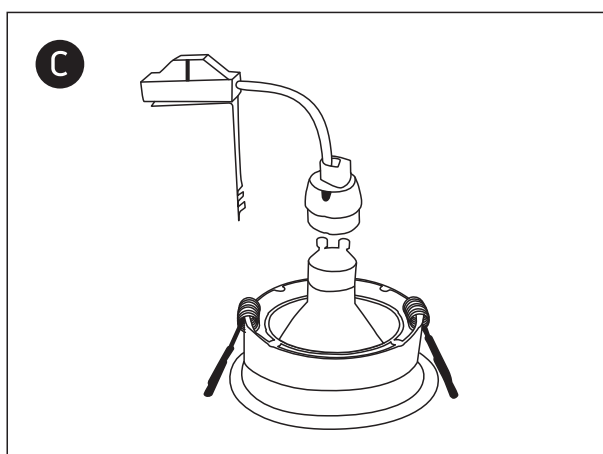

INSTALLATION MANUAL

11105CDG

100-240V | MR16 | GU10 | 10W | IP20 | Die cast | Adjustable

one
LIGHT

Warnings:

1. Make sure that the product is installed properly before connecting to electricity.
2. Do not cover the fitting.
3. Maintenance and installation should only be carried out by a professional electrician.