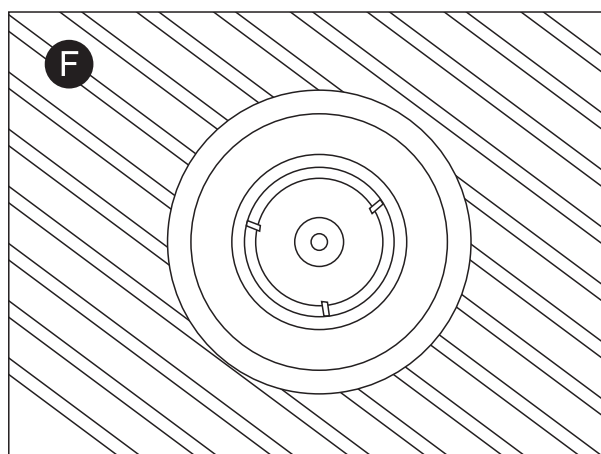

INSTALLATION MANUAL

11105CDG

100-240V | MR16 | GU10 | 10W | IP20 | Die cast | Adjustable

one
LIGHT

Warnings:

1. Make sure that the product is installed properly before connecting to electricity.
2. Do not cover the fitting.
3. Maintenance and installation should only be carried out by a professional electrician.