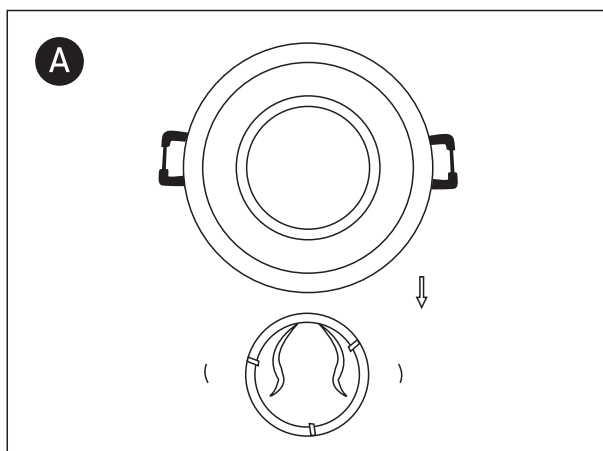

INSTALLATION MANUAL

11105CDG

100-240V | MR16 | GU10 | 10W | IP20 | Die cast | Adjustable

one
LIGHT

Warnings:

1. Make sure that the product is installed properly before connecting to electricity.
2. Do not cover the fitting.
3. Maintenance and installation should only be carried out by a professional electrician.