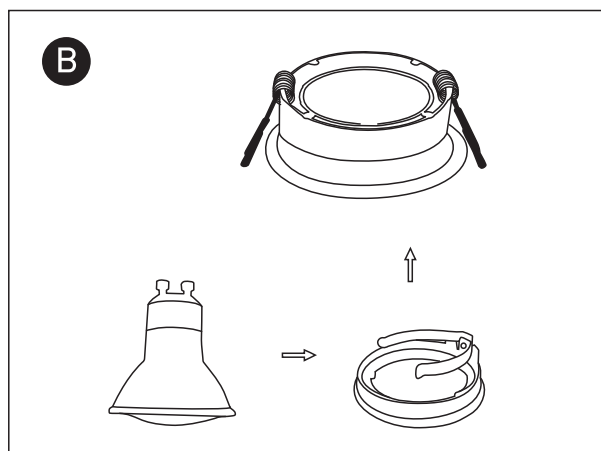

INSTALLATION MANUAL

11105CDG

100-240V | MR16 | GU10 | 10W | IP20 | Die cast | Adjustable

one
LIGHT

Warnings:

1. Make sure that the product is installed properly before connecting to electricity.
2. Do not cover the fitting.
3. Maintenance and installation should only be carried out by a professional electrician.