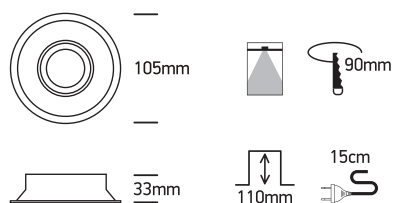

INSTALLATION MANUAL

11105CDG

100-240V | MR16 | GU10 | 10W | IP20 | Die cast | Adjustable

one
LIGHT

Warnings:

1. Make sure that the product is installed properly before connecting to electricity.
2. Do not cover the fitting.
3. Maintenance and installation should only be carried out by a professional electrician.