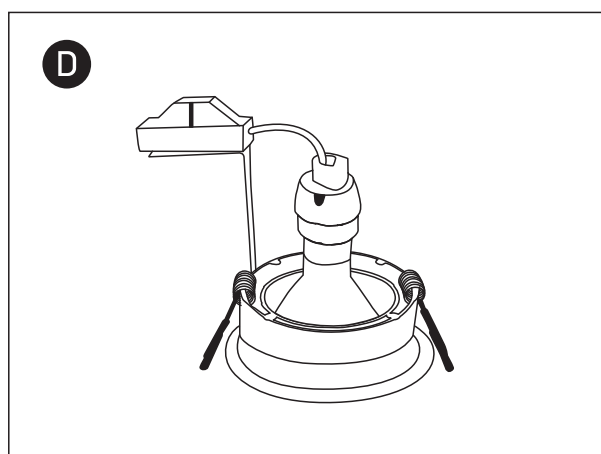

INSTALLATION MANUAL

11105CDG

100-240V | MR16 | GU10 | 10W | IP20 | Die cast | Adjustable

one
LIGHT

Warnings:

1. Make sure that the product is installed properly before connecting to electricity.
2. Do not cover the fitting.
3. Maintenance and installation should only be carried out by a professional electrician.