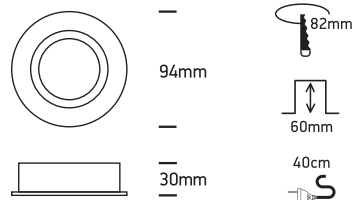

## 11105C

50W | 12V | MR16 | GU5,3 | IP20 | Die cast | Adjustable