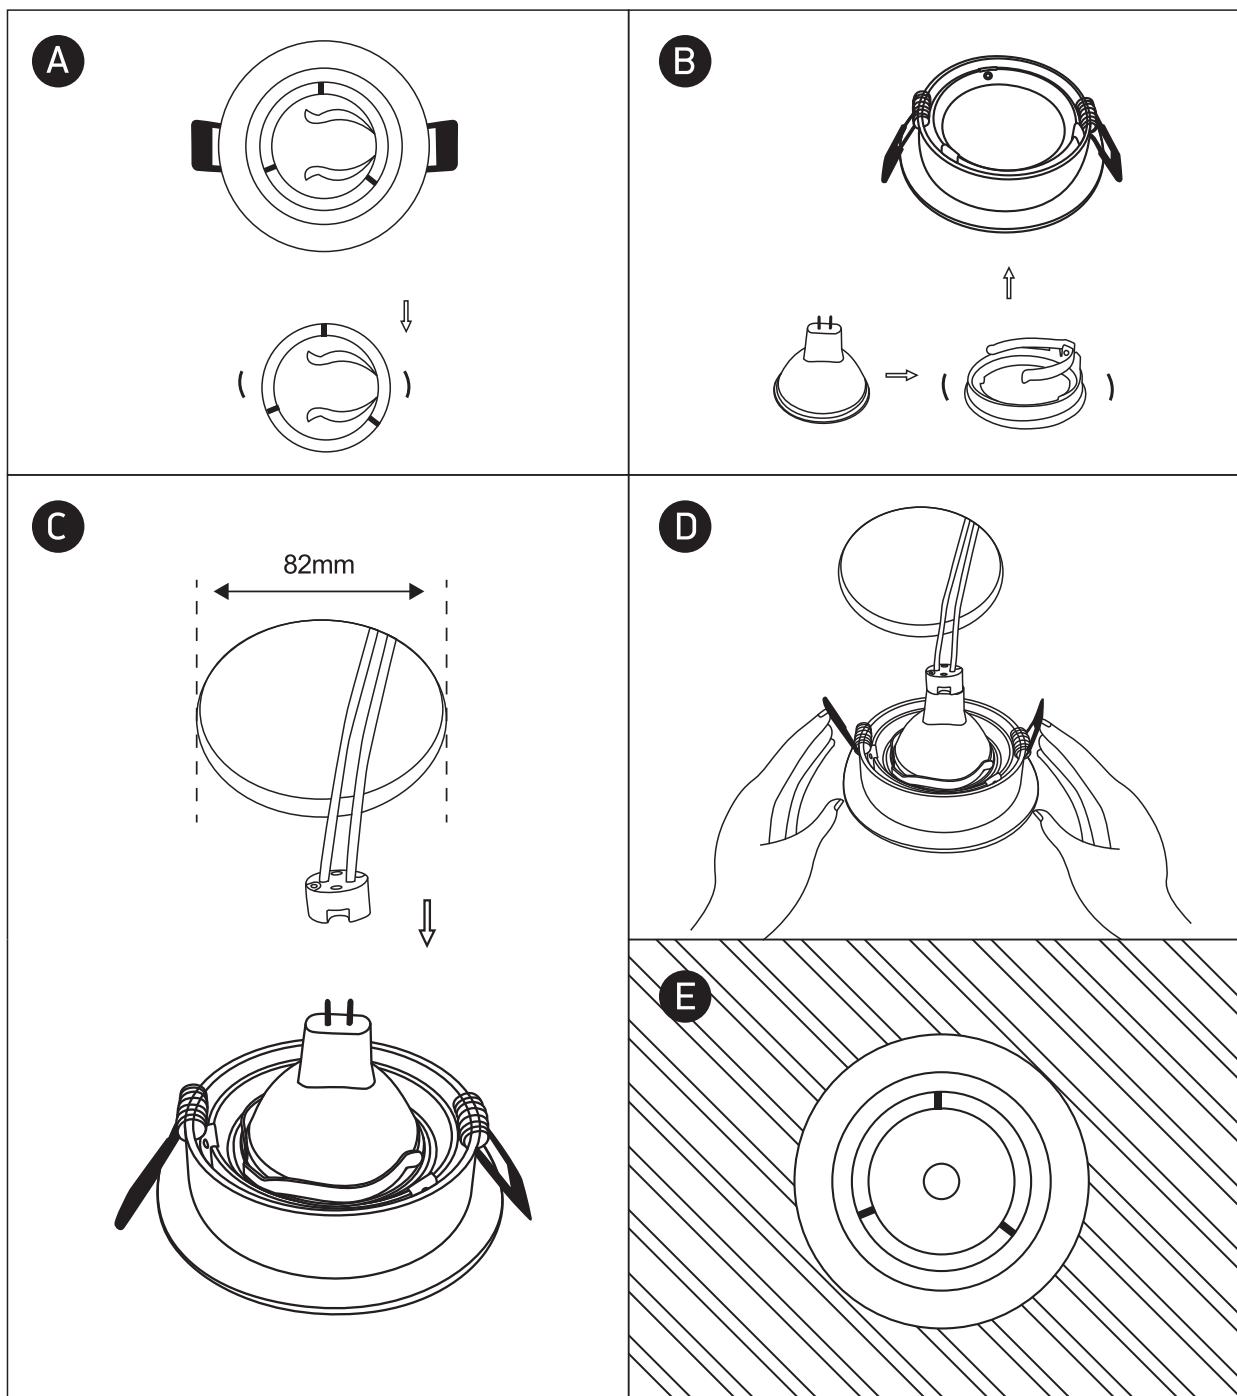

## 11105C

50W | 12V | MR16 | GU5,3 | IP20 | Die cast | Adjustable