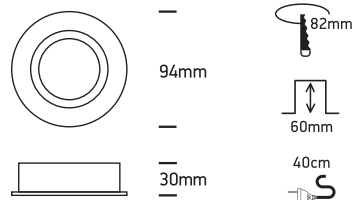

INSTALLATION MANUAL

11105C

50W | 12V | MR16 | GU5,3 | IP20 | Die cast | Adjustable

Warnings:

1. Make sure that the product is installed properly before connecting to electricity.
2. Do not cover the fitting.
3. Maintenance and installation should only be carried out by a professional electrician.