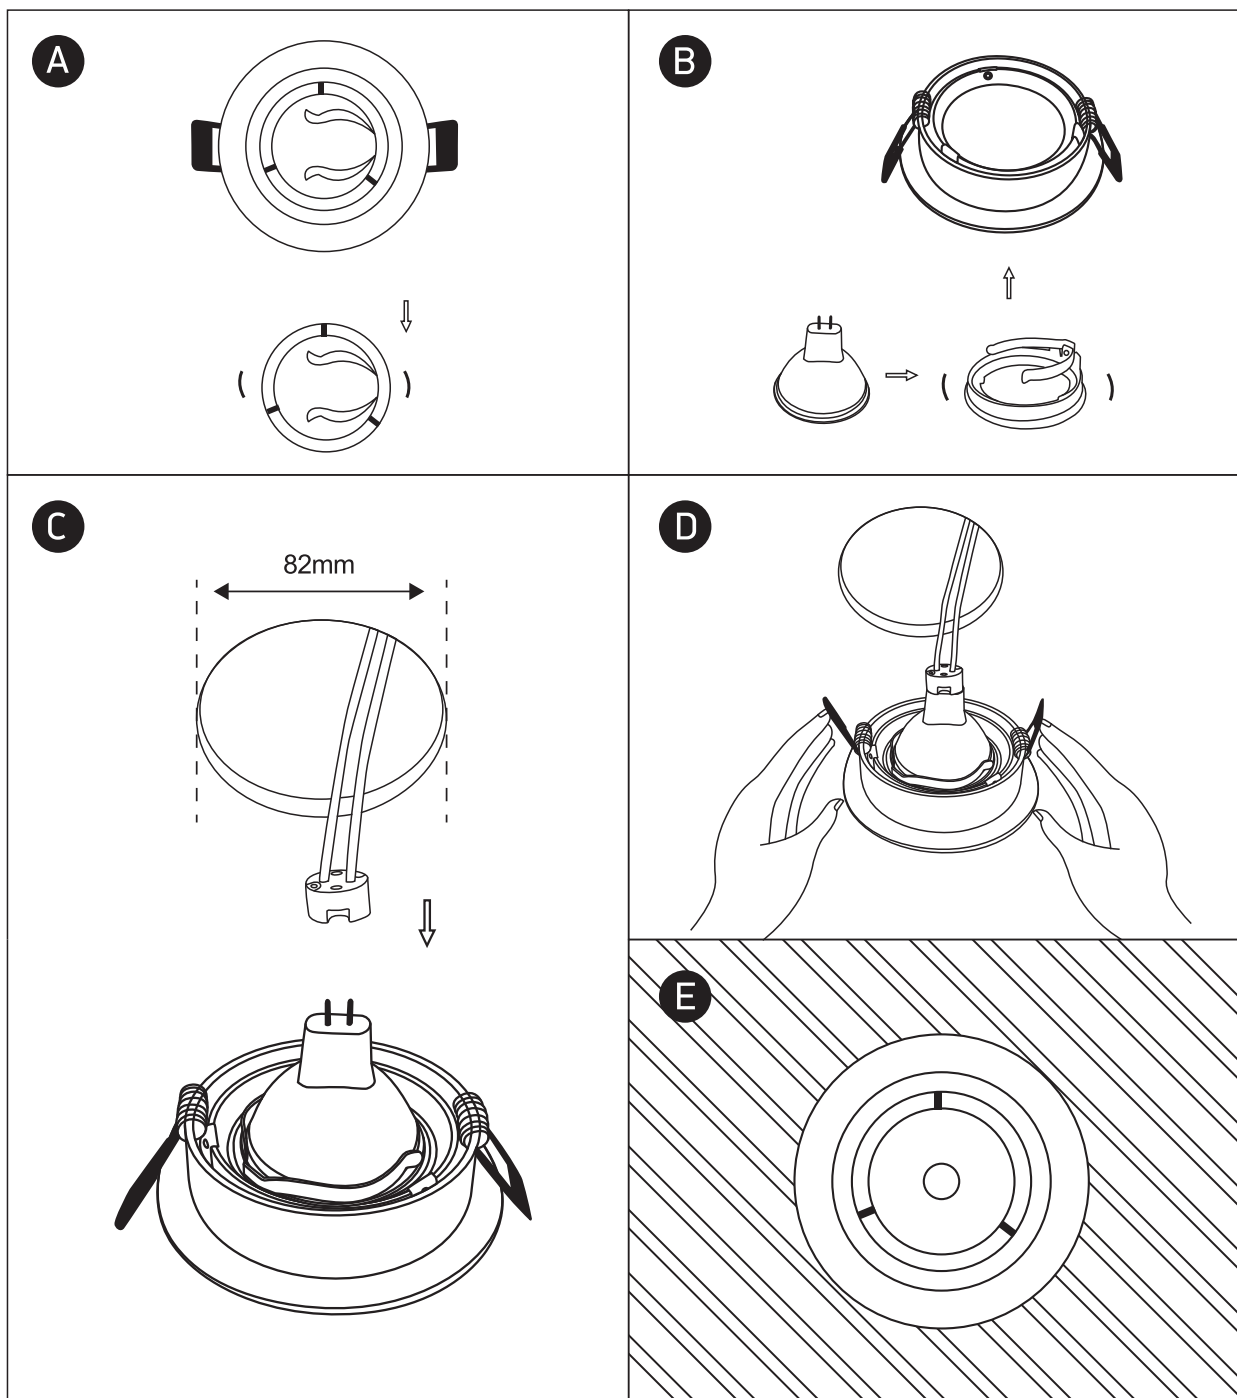

INSTALLATION MANUAL

11105C

50W | 12V | MR16 | GU5,3 | IP20 | Die cast | Adjustable

one
LIGHT

Warnings:

1. Make sure that the product is installed properly before connecting to electricity.
2. Do not cover the fitting.
3. Maintenance and installation should only be carried out by a professional electrician.