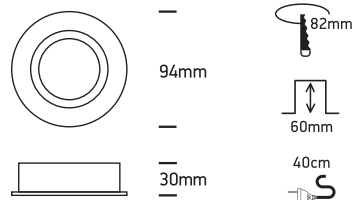

INSTALLATION MANUAL

11105C

50W | 12V | MR16 | GU5,3 | IP20 | Die cast | Adjustable

one
LIGHT

Warnings:

1. Make sure that the product is installed properly before connecting to electricity.
2. Do not cover the fitting.
3. Maintenance and installation should only be carried out by a professional electrician.