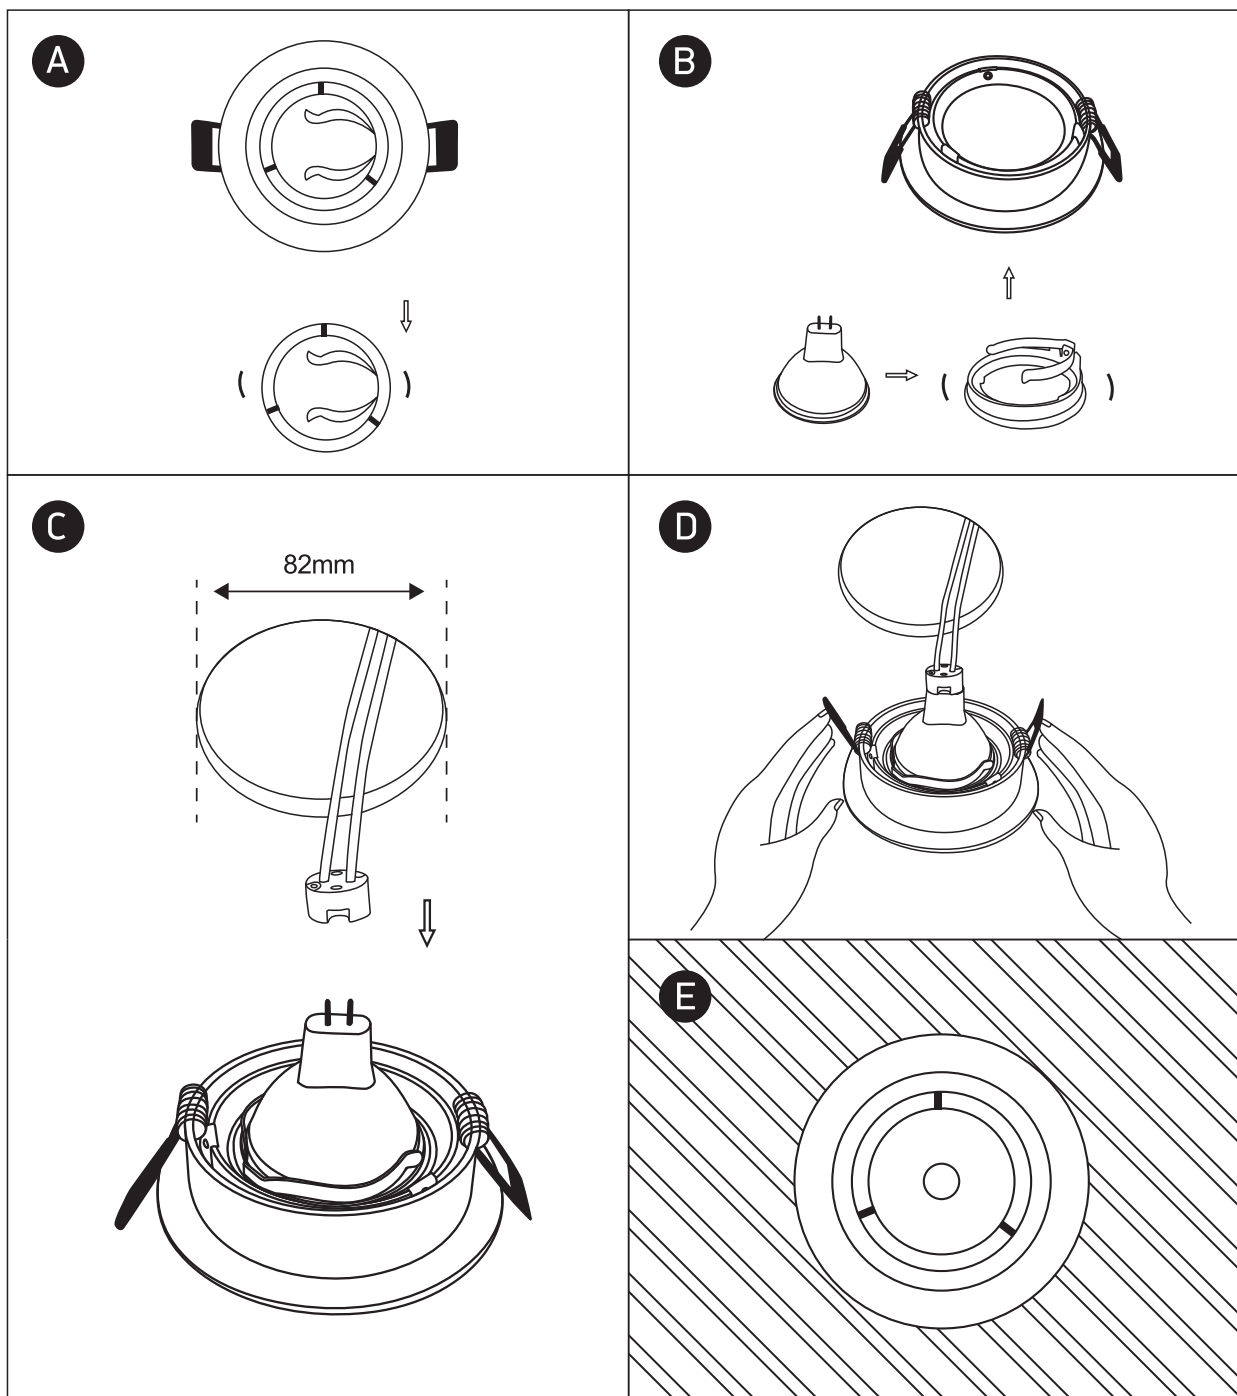

INSTALLATION MANUAL

11105C

50W | 12V | MR16 | GU5,3 | IP20 | Die cast | Adjustable

Warnings:

1. Make sure that the product is installed properly before connecting to electricity.
2. Do not cover the fitting.
3. Maintenance and installation should only be carried out by a professional electrician.