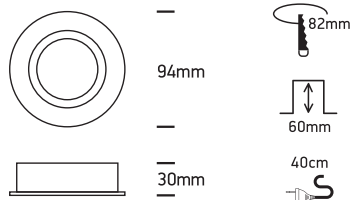

INSTALLATION MANUAL

11105C

50W | 12V | MR16 | GU5,3 | IP20 | Die cast | Adjustable

Warnings:

1. Make sure that the product is installed properly before connecting to electricity.
2. Do not cover the fitting.
3. Maintenance and installation should only be carried out by a professional electrician.