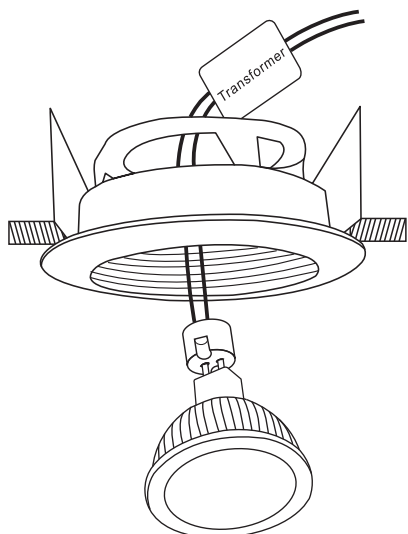

INSTALLATION MANUAL

11105AL

MR16 | 12V | GU5.3 | 50W | IP20 | Natural Aluminium | Adjustable

A

B

C

D

Warnings: