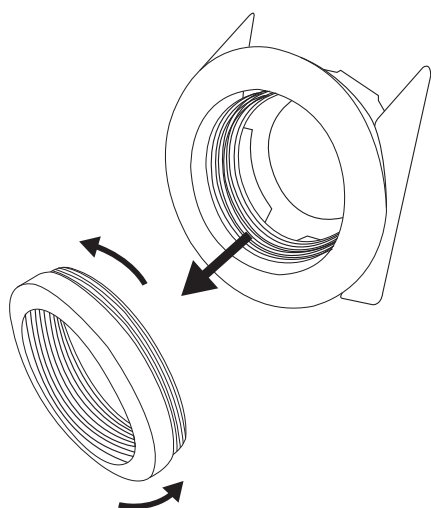

INSTALLATION MANUAL

11105AL

MR16 | 12V | GU5.3 | 50W | IP20 | Natural Aluminium | Adjustable

A

B

C

D

Warnings: