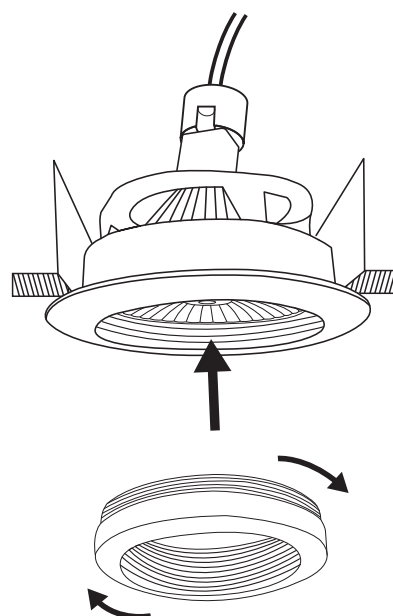

INSTALLATION MANUAL

11105AL

MR16 | 12V | GU5.3 | 50W | IP20 | Natural Aluminium | Adjustable

A

B

C

D

Warnings: