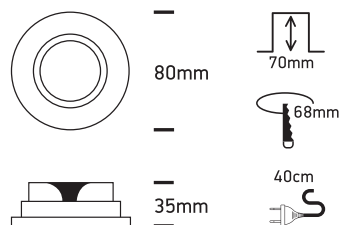

INSTALLATION MANUAL

11105AL

MR16 | 12V | GU5.3 | 50W | IP20 | Natural Aluminium | Adjustable

A

B

C

D

Warnings: