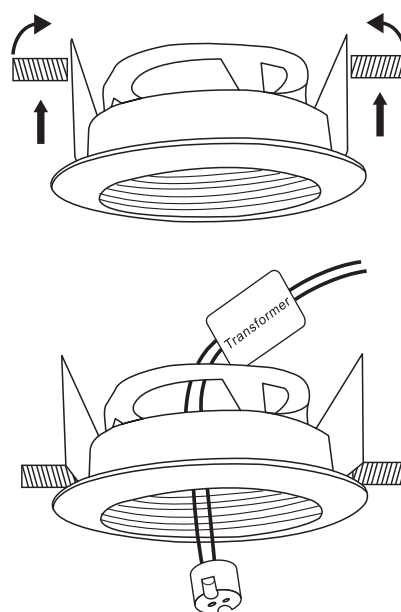

INSTALLATION MANUAL

11105AL

MR16 | 12V | GU5.3 | 50W | IP20 | Natural Aluminium | Adjustable

A

B

C

D

Warnings:

1. Make sure that the product is installed properly before connecting to electricity.
2. Do not cover the fitting.
3. Maintenance and installation should only be carried out by a professional electrician.