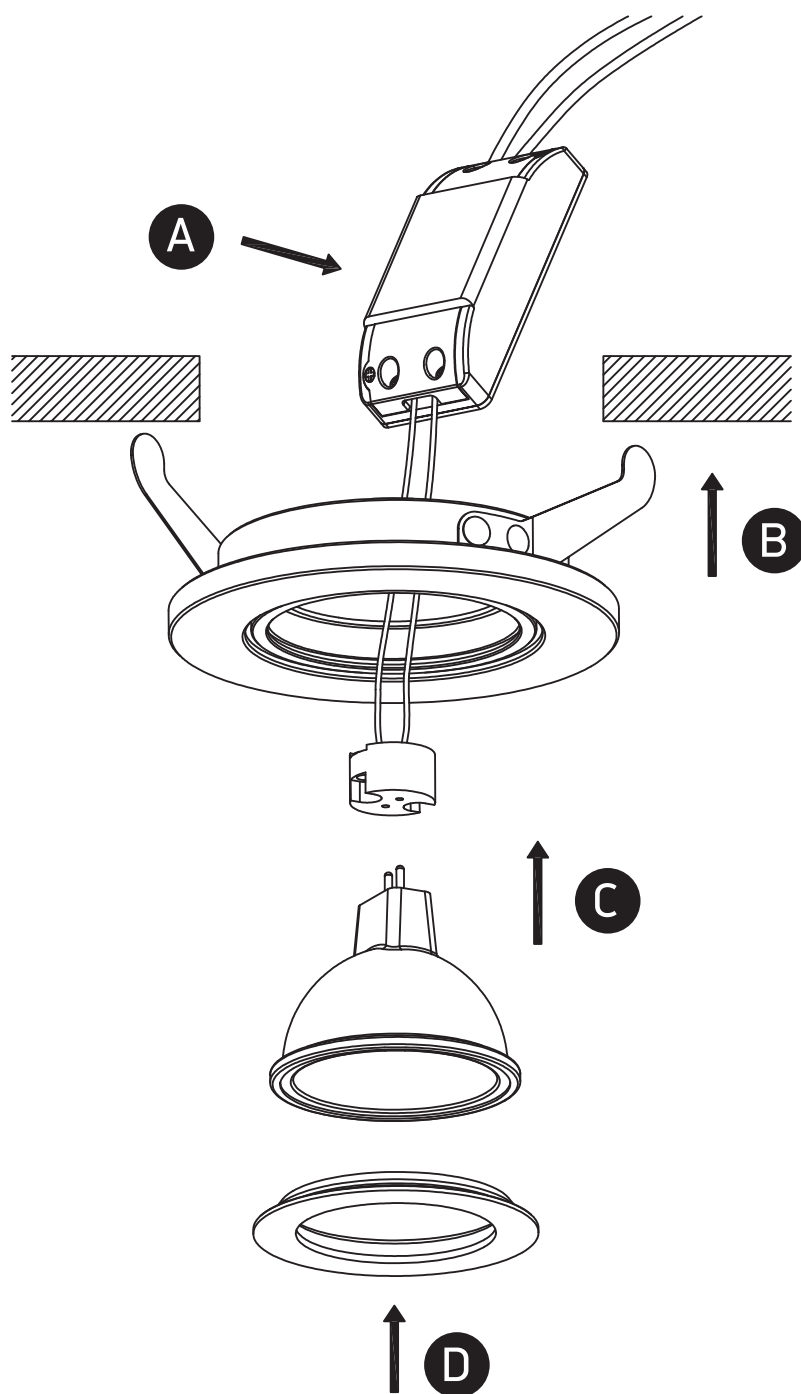

INSTALLATION MANUAL

11105AC

12V | MR16 | GU5,3 | 50W | IP20 | Natural aluminium | Adjustable

Warnings:

1. Make sure that the product is installed properly before connecting to electricity.
2. Do not cover the fitting.
3. Maintenance and installation should only be carried out by a professional electrician.