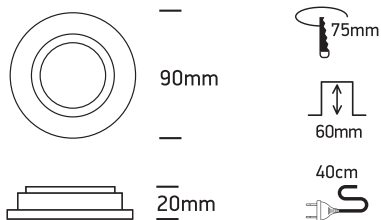

INSTALLATION MANUAL

11105AC

12V | MR16 | GU5,3 | 50W | IP20 | Natural aluminium | Adjustable

Warnings:

1. Make sure that the product is installed properly before connecting to electricity.
2. Do not cover the fitting.
3. Maintenance and installation should only be carried out by a professional electrician.