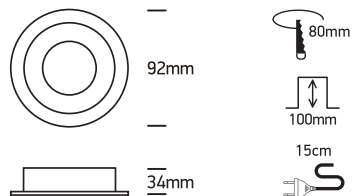

INSTALLATION MANUAL

11105ABGL

100-240V | MR16 | GU10 | 10W | IP20 | Aluminium | Adjustable

Warnings:

1. Make sure that the product is installed properly before connecting to electricity.
2. Do not cover the fitting.
3. Maintenance and installation should only be carried out by a professional electrician.