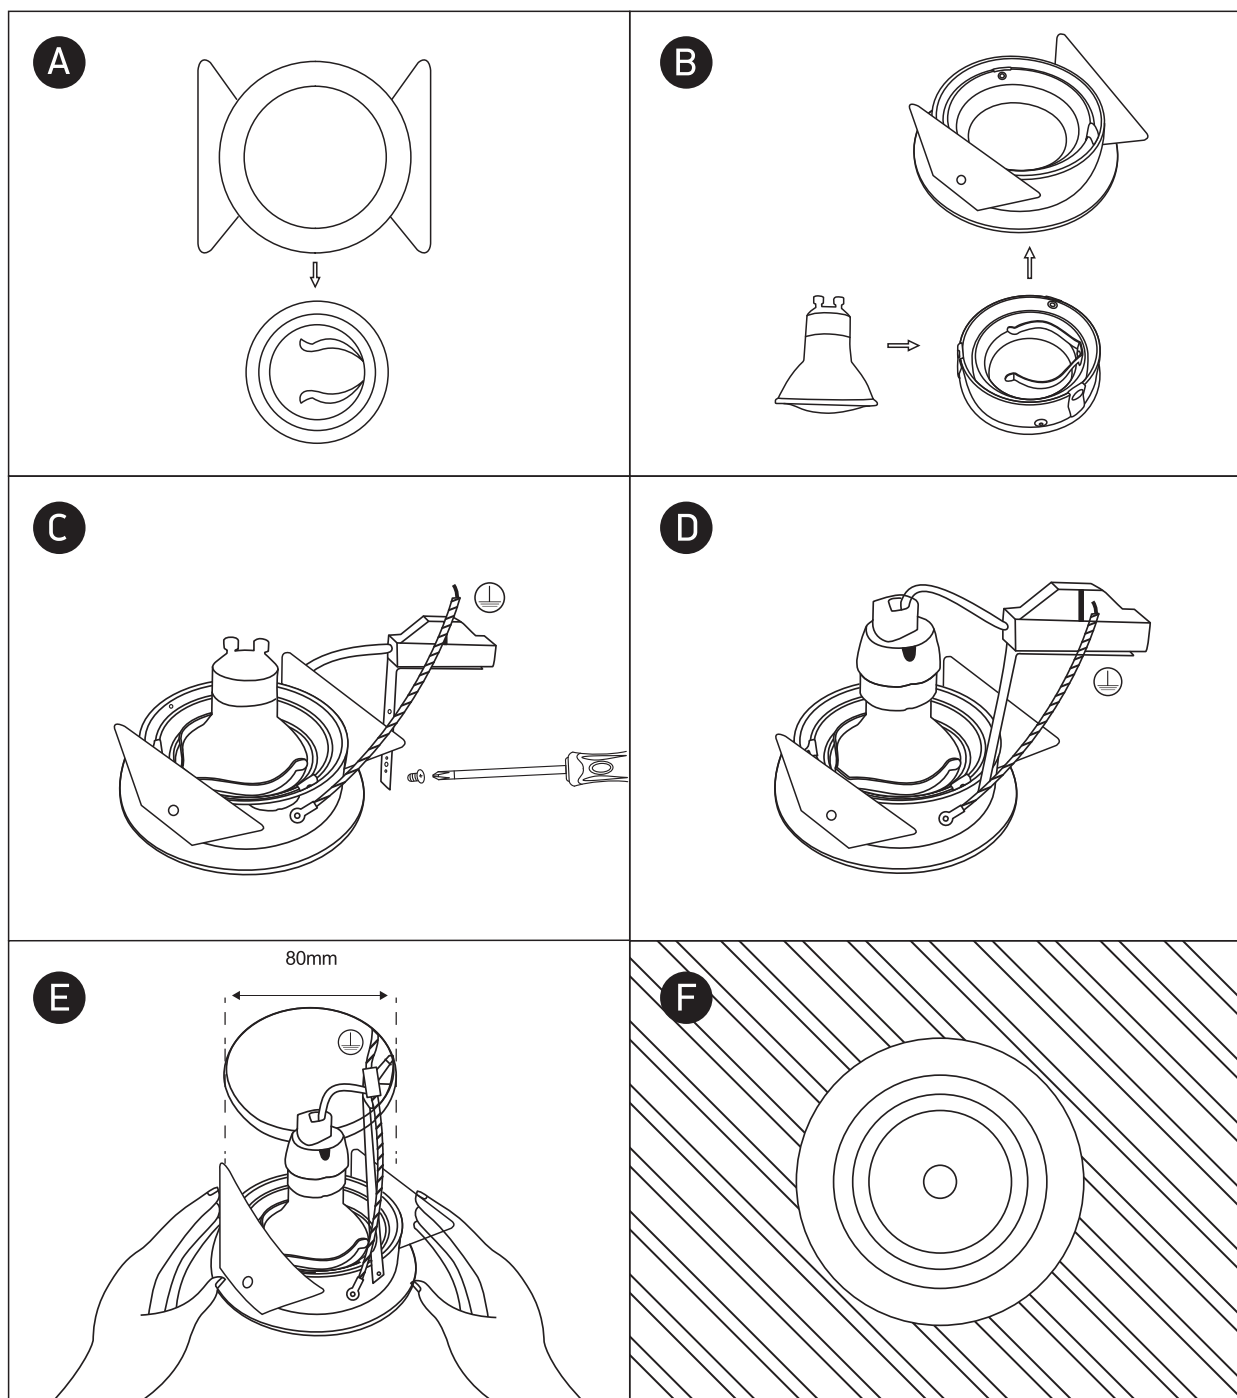

INSTALLATION MANUAL

11105ABGL

100-240V | MR16 | GU10 | 10W | IP20 | Aluminium | Adjustable

Warnings:

1. Make sure that the product is installed properly before connecting to electricity.
2. Do not cover the fitting.
3. Maintenance and installation should only be carried out by a professional electrician.