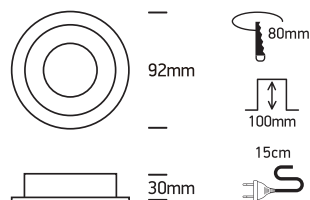

INSTALLATION MANUAL

11105ABG

100-240V | MR16 | GU10 | 10W | IP20 | Aluminium | Adjustable

Warnings:

1. Make sure that the product is installed properly before connecting to electricity.
2. Do not cover the fitting.
3. Maintenance and installation should only be carried out by a professional electrician.