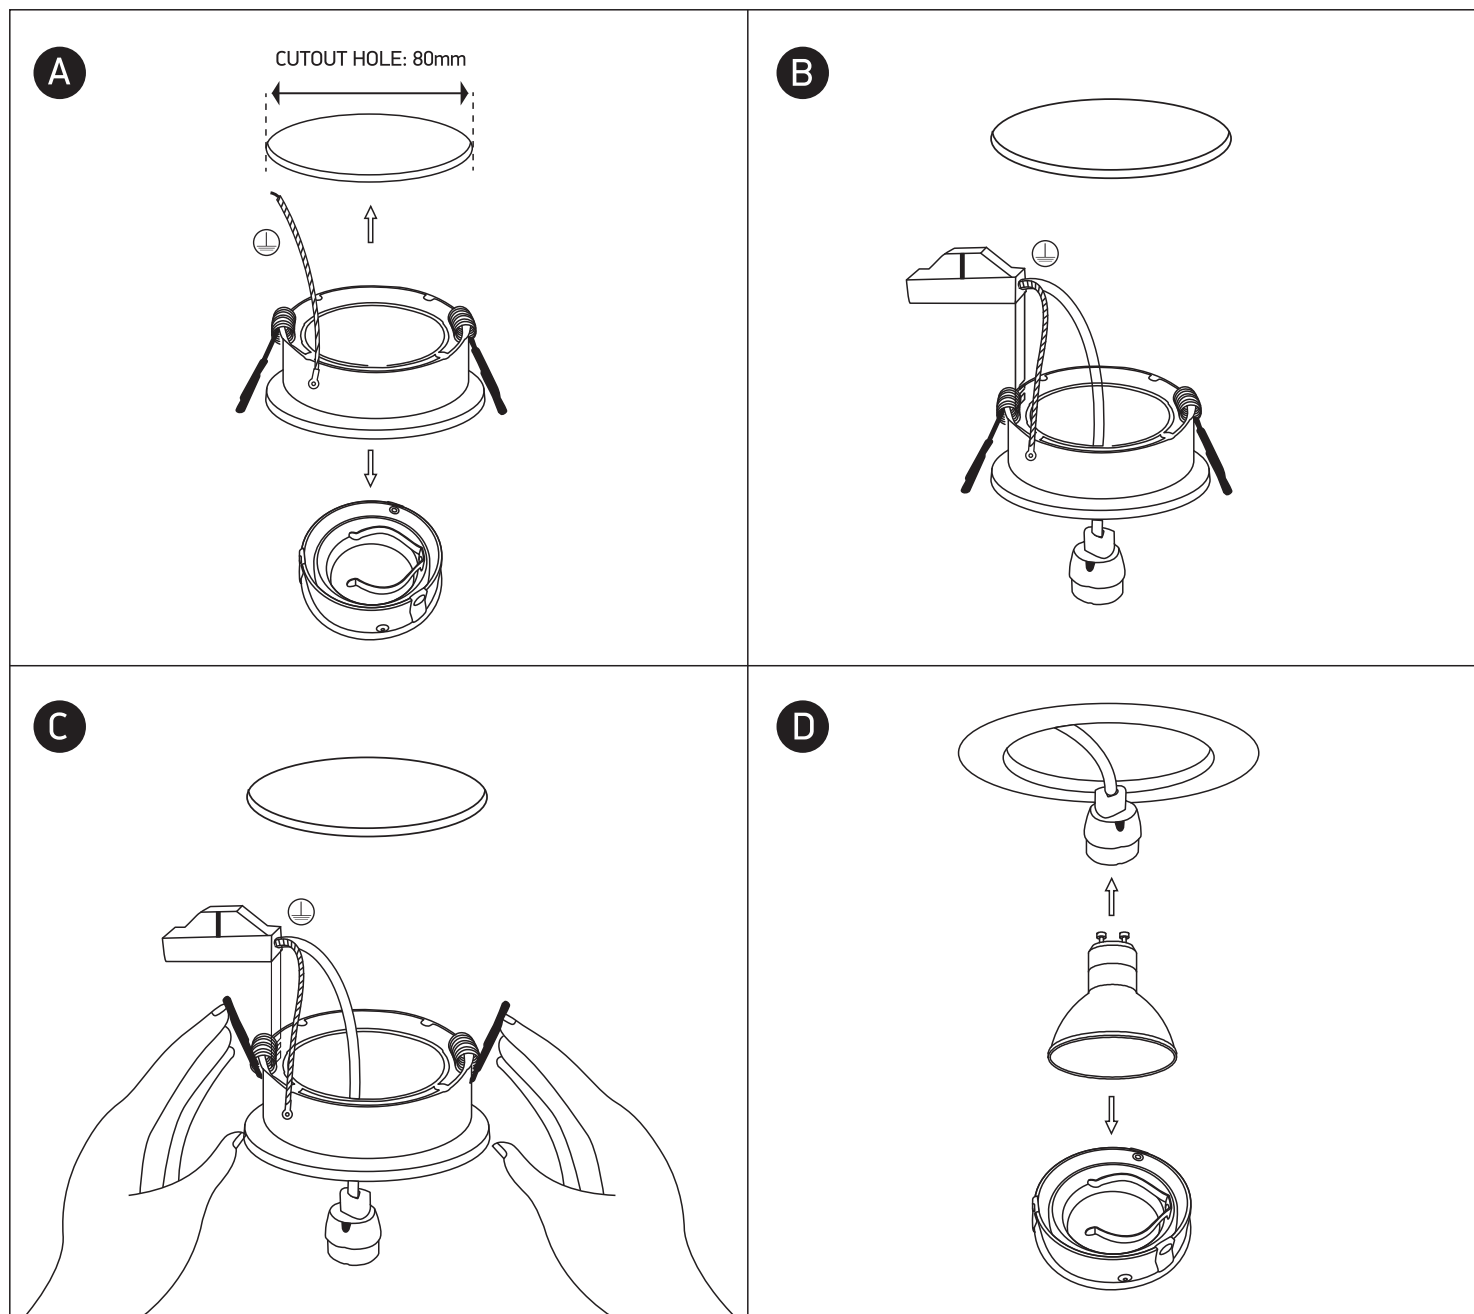

INSTALLATION MANUAL

11105ABG

100-240V | MR16 | GU10 | 10W | IP20 | Aluminium | Adjustable

Warnings:

1. Make sure that the product is installed properly before connecting to electricity.
2. Do not cover the fitting.
3. Maintenance and installation should only be carried out by a professional electrician.