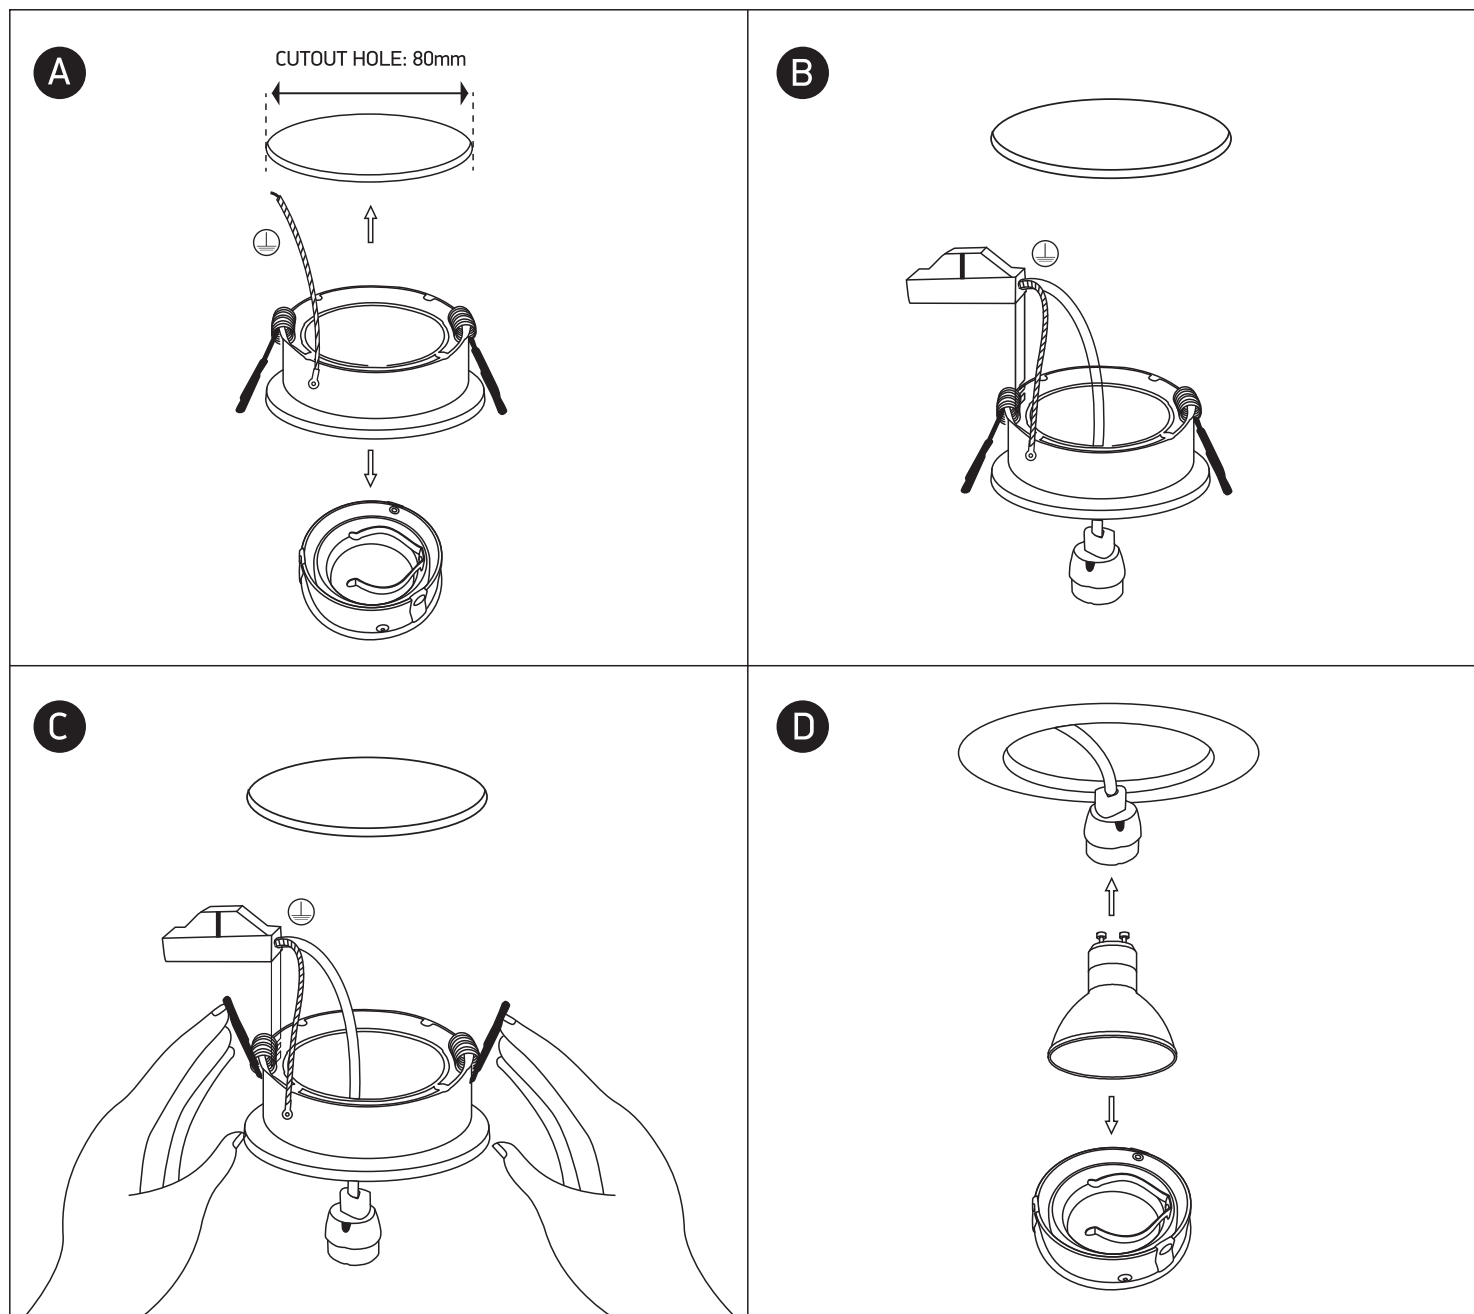

## 11105ABG

100-240V | MR16 | GU10 | 10W | IP20 | Aluminium | Adjustable