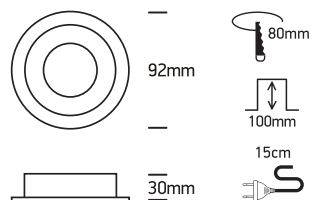

## 11105ABG

100-240V | MR16 | GU10 | 10W | IP20 | Aluminium | Adjustable