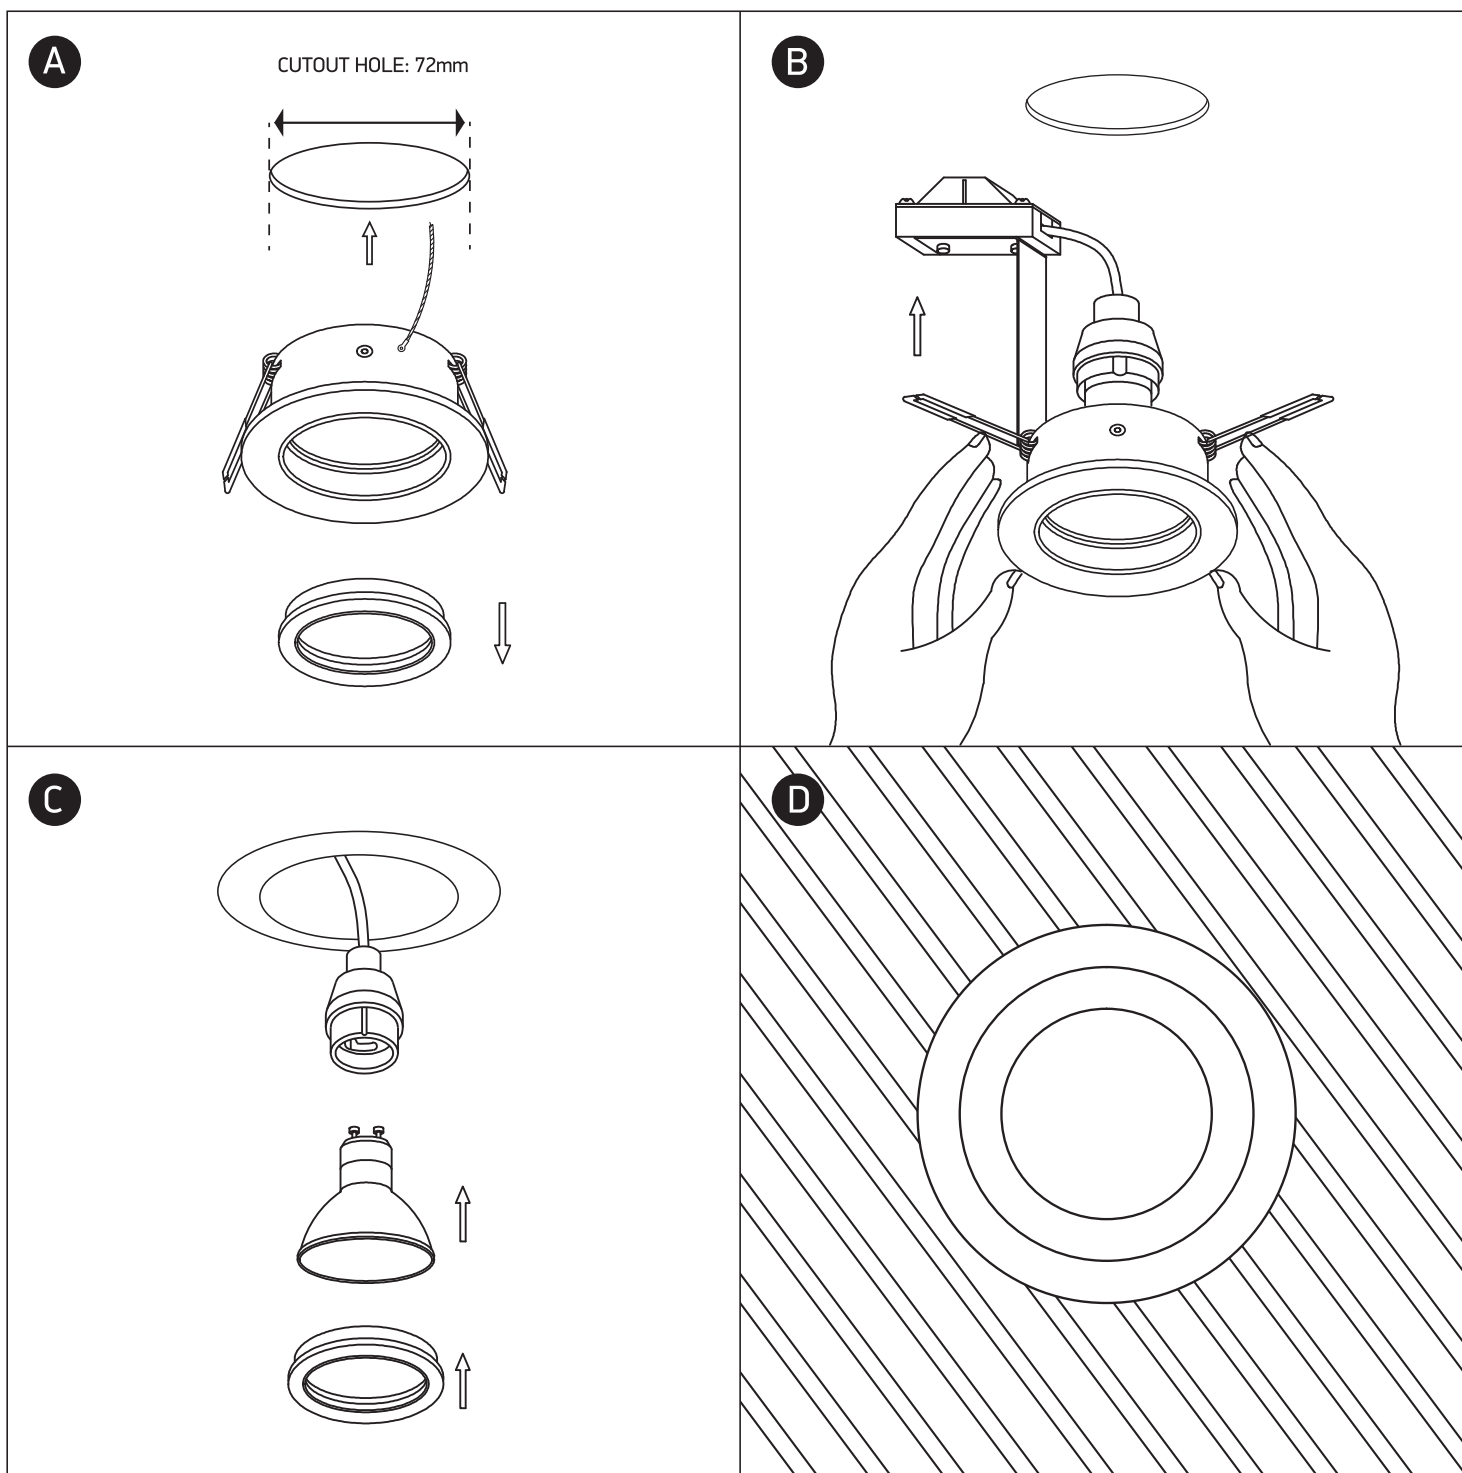

INSTALLATION MANUAL

11105A1

100-240V | MR16 | GU10 | 10W | IP20 | Aluminium | Adjustable

Warnings:

1. Make sure that the product is installed properly before connecting to electricity.
2. Do not cover the fitting.
3. Maintenance and installation should only be carried out by a professional electrician.