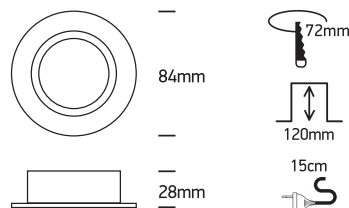

INSTALLATION MANUAL

11105A1

100-240V | MR16 | GU10 | 10W | IP20 | Aluminium | Adjustable

Warnings:

1. Make sure that the product is installed properly before connecting to electricity.
2. Do not cover the fitting.
3. Maintenance and installation should only be carried out by a professional electrician.