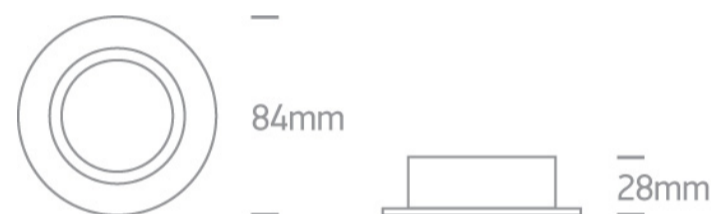

03 Recessed Spots Adjustable&gt;The Round Clip in Range Aluminium

11105A1/B

Round Clip in System Range Recessed adjustable MR16 spot with GU10 lampholder.

Complies with standard EN60598-1 and any other specific standards.

## Dimensions