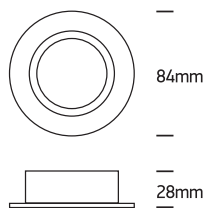

INSTALLATION MANUAL

11105A1

ADJUSTABLE

100-240V | MR16 | GU10 | 10W | IP20 | Aluminium | Adjustable

Warnings:

1. Make sure that the product is installed properly before connecting to electricity.
2. Do not cover the fitting.
3. Maintenance and installation should only be carried out by a professional electrician.