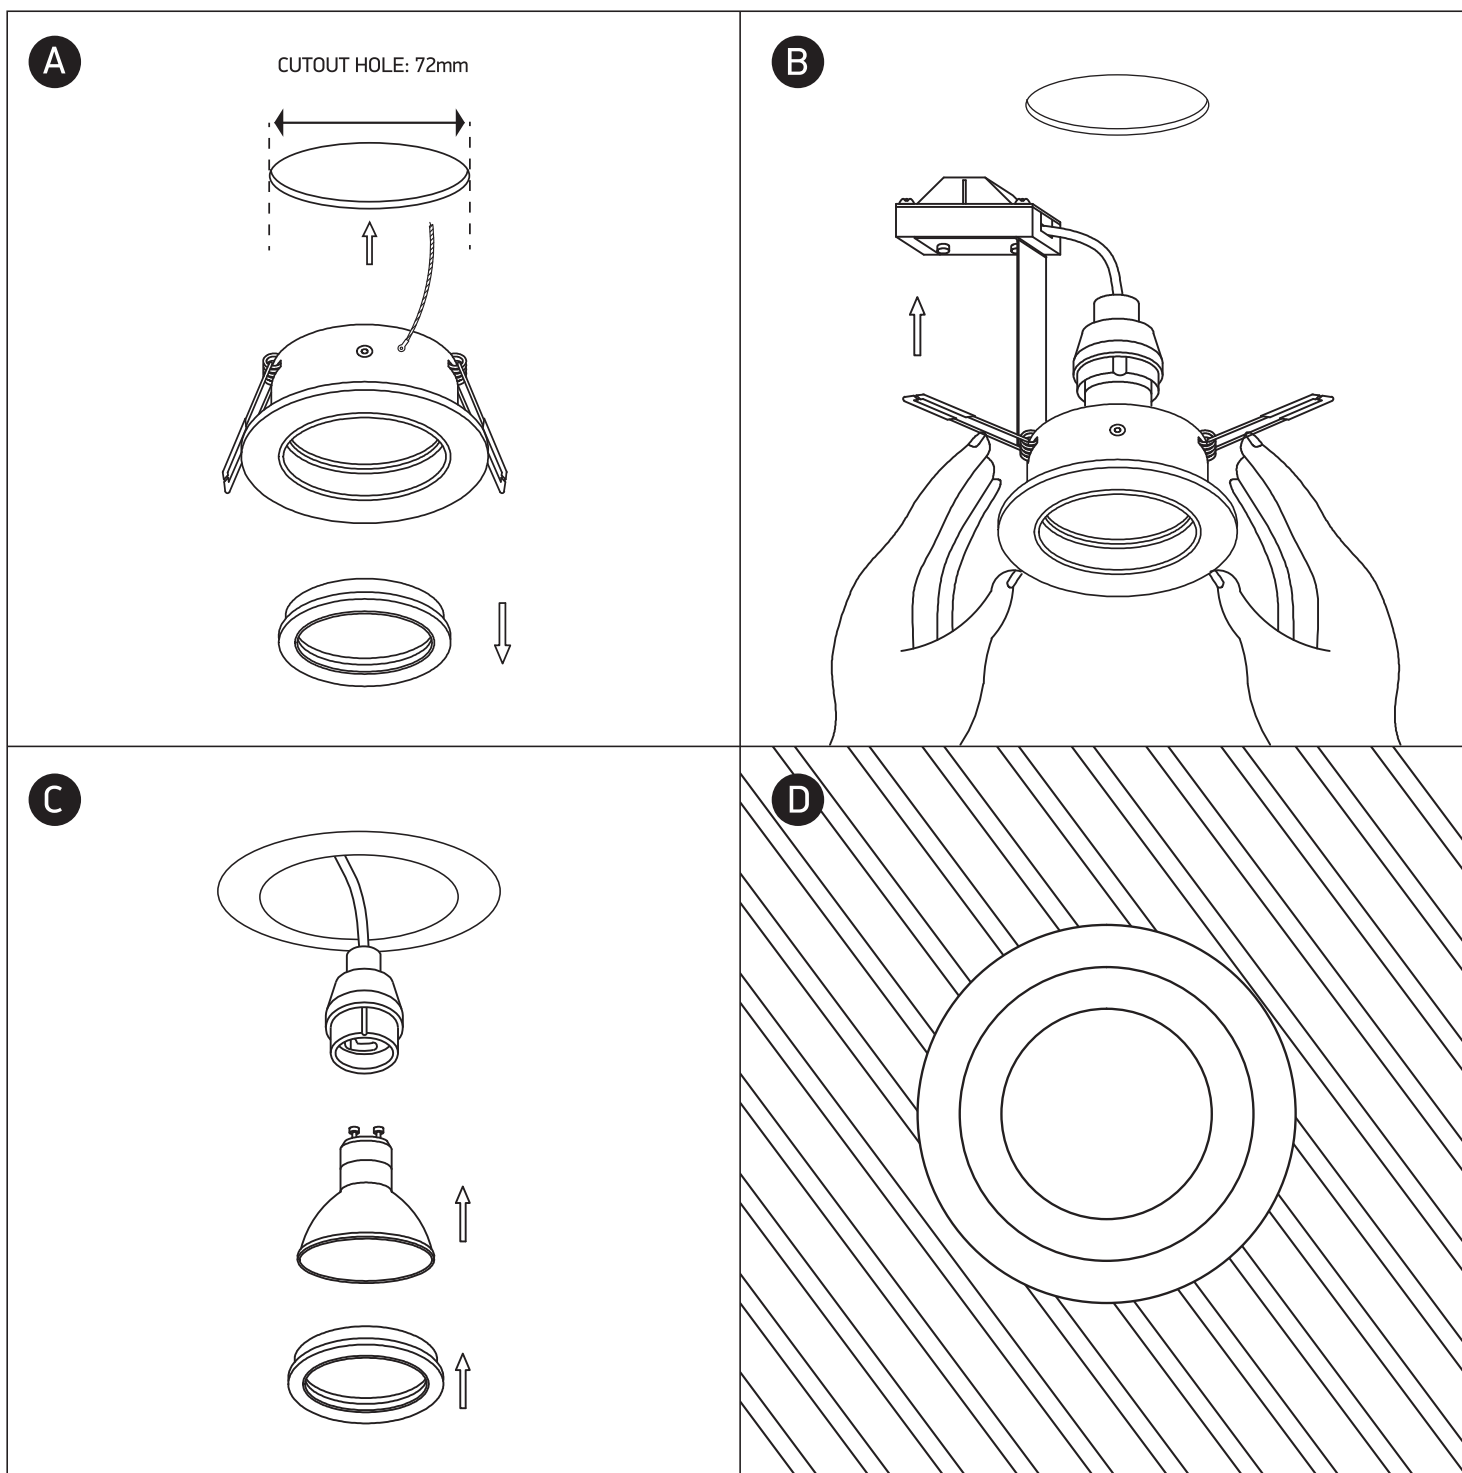

INSTALLATION MANUAL

11105A1

ADJUSTABLE

100-240V | MR16 | GU10 | 10W | IP20 | Aluminium | Adjustable

Warnings:

1. Make sure that the product is installed properly before connecting to electricity.
2. Do not cover the fitting.
3. Maintenance and installation should only be carried out by a professional electrician.