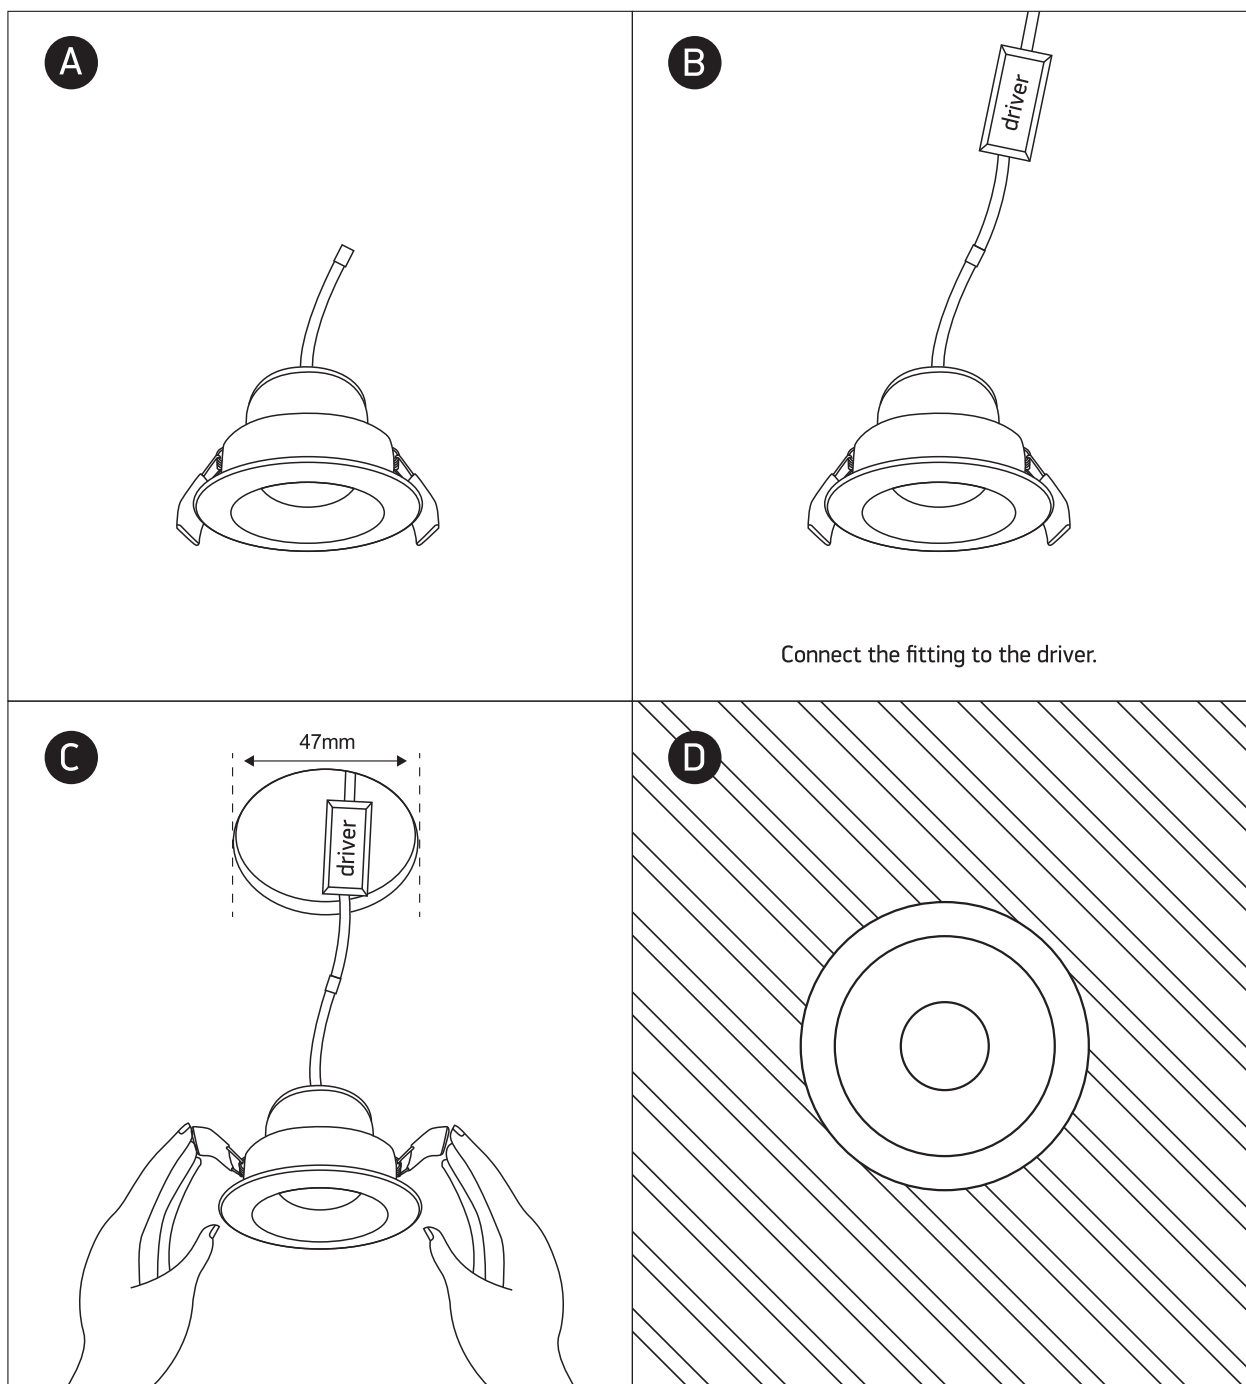

INSTALLATION MANUAL

11103P

ecolight

55mm

60mm

35mm

350mA | 3W | IP44 | Aluminium | Adjustable

Requires 350mA driver.

80 CRI

Warnings:

1. Make sure that the product is installed properly before connecting to electricity.
2. Do not cover the fitting.
3. Maintenance and installation should only be carried out by a professional electrician.