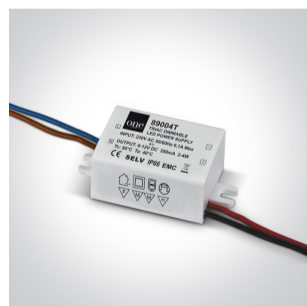

04 Recessed Spots Adjustable LED>The IP44 & IP54 COB
Outdoor/Bathroom Range Aluminium

11103P/W/W

3W LED Recessed adjustable spot, ideal for bathroom installation, IP44.

Requires 350mA driver.

Complies with standard EN60598-1 and any other specific standards.

Downloads

Dimensions

Gallery

Must be ordered separately

89004

89004T

Physical Specification

Item Group	04 Recessed Spots Adjustable LED
Family	The IP44 & IP54 COB Outdoor/Bathroom Range Aluminium
Order Code	11103P/W/W
Colour	White
Material	Aluminium
Shape	Circular
Height	35mm
Diameter	55mm
Cutout Hole Diameter	47mm
Recessed Ceiling	Yes
Depth Required	60mm
Indoor	Yes
Adjustable	1 Direction

Electrical Characteristics

Fitting

Input Type	Constant Current
Input Current	350mA
Safety Class	
Power(Watts)	3W
IP Rating	IP44
Light Source	LED built in
LED Type	COB
LED Brand	Cree
LED Number	1
Cable Length	40cm
F Mark	

Colour Temperature	3000K
Lumen Output	240lm
Light Efficiency	80lm/W
CRI	80
Beam Angle	36°
Illumination Diagram	

Packing Info

Box Length	9cm
Box Width	6cm
Box Height	5,5cm
Box Weight	0,095Kg
Pcs/Carton	100
Barcode	5291889051060
HS Code	9405409900