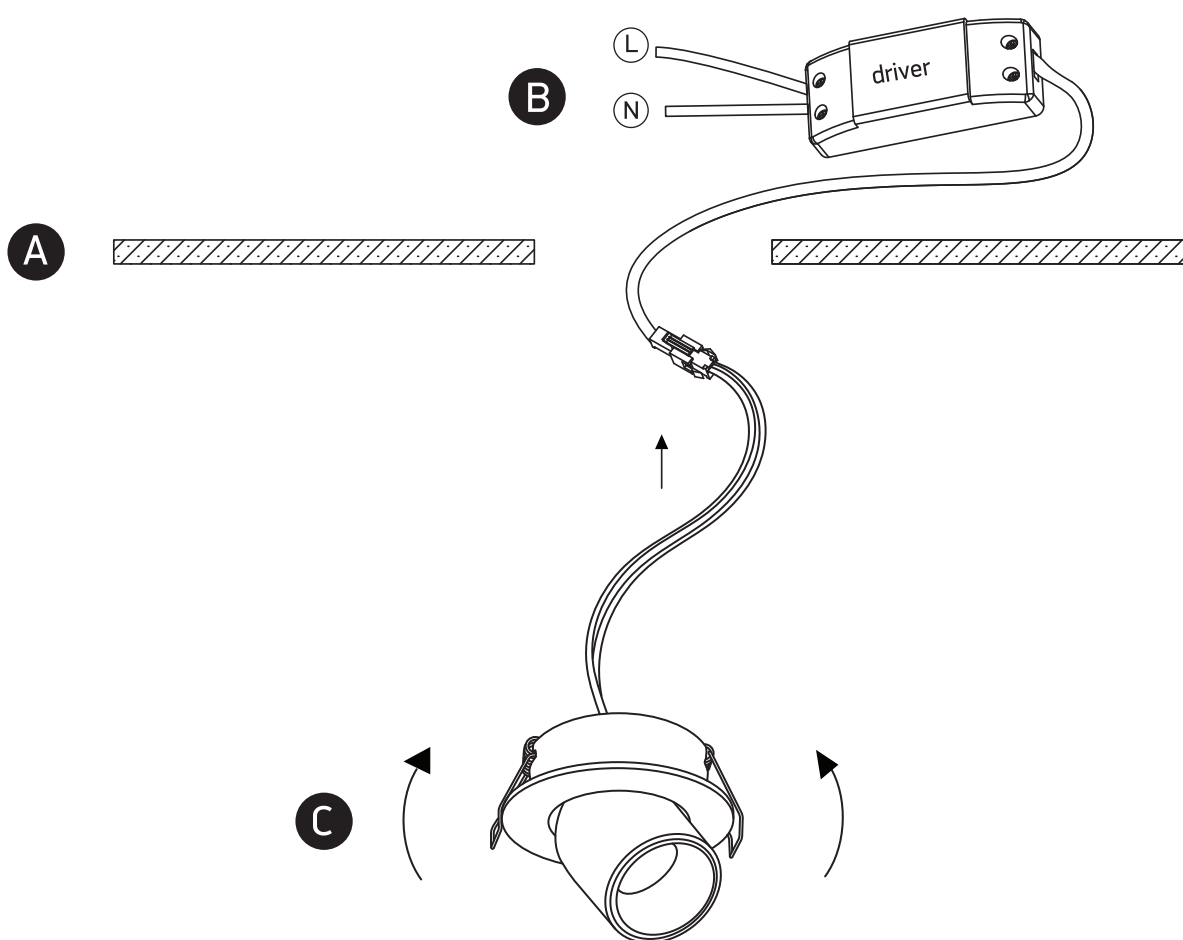

INSTALLATION MANUAL

11103M

ecolight

350mA | COB LED | 3W | IP20 | Aluminium | Adjustable

Requires 350mA driver.

Warnings:

1. Make sure that the product is installed properly before connecting to electricity.
2. Do not cover the fitting.
3. Maintenance and installation should only be carried out by a professional electrician.