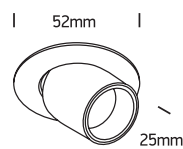

INSTALLATION MANUAL

11103M

ecolight

350mA | COB LED | 3W | IP20 | Aluminium | Adjustable

Requires 350mA driver.

Warnings:

1. Make sure that the product is installed properly before connecting to electricity.
2. Do not cover the fitting.
3. Maintenance and installation should only be carried out by a professional electrician.