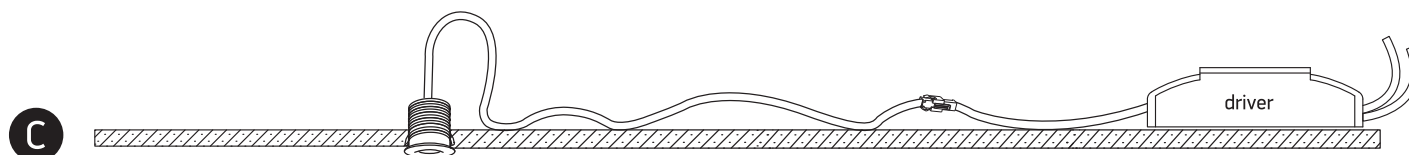

INSTALLATION MANUAL

10101L

ecolight

90 CRI

350mA | 1W | IP44 | Aluminium
Requires 350mA driver.

one
LIGHT

Warnings:

1. Make sure that the product is installed properly before connecting to electricity.
2. Do not cover the fitting.
3. Maintenance and installation should only be carried out by a professional electrician.