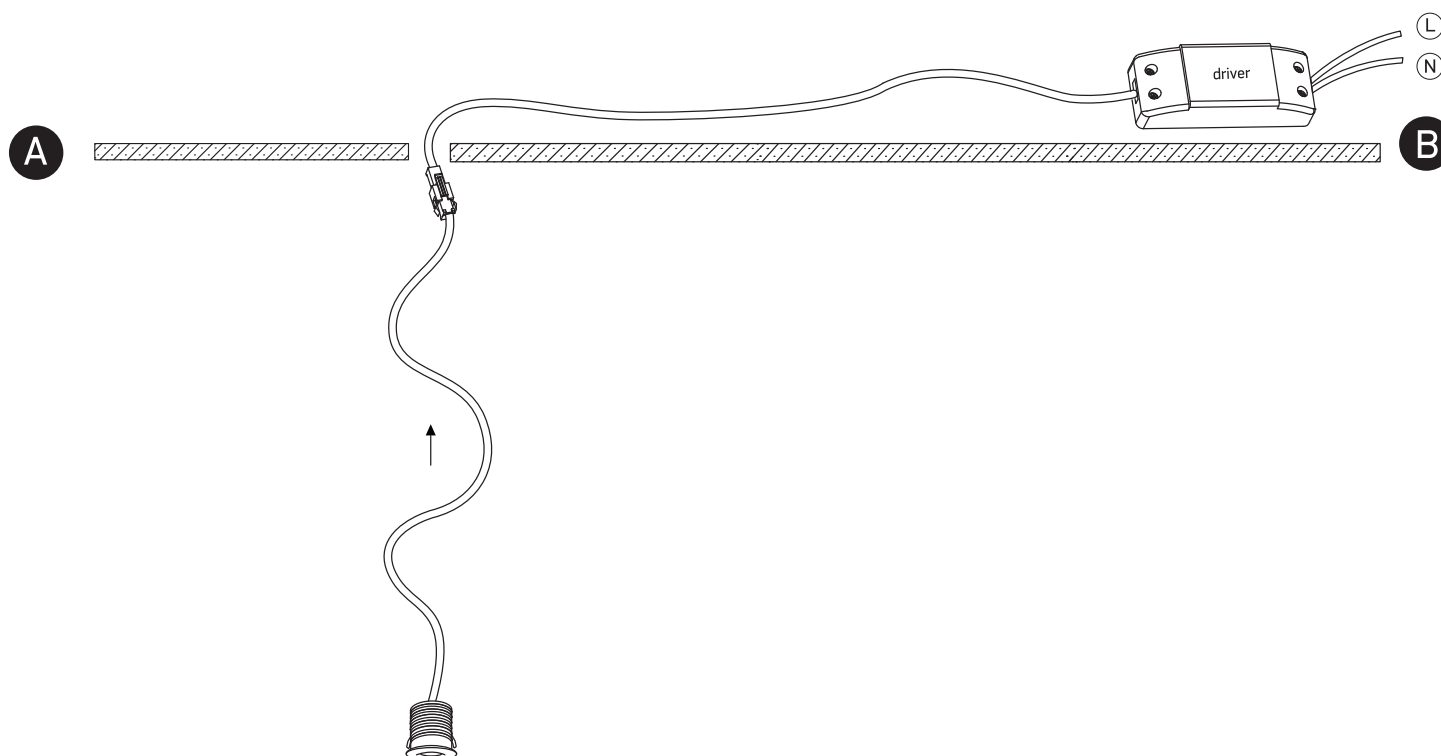

INSTALLATION MANUAL

10101L

ecolight

90 CRI

350mA | 1W | IP44 | Aluminium
Requires 350mA driver.

one
LIGHT

Warnings:

1. Make sure that the product is installed properly before connecting to electricity.
2. Do not cover the fitting.
3. Maintenance and installation should only be carried out by a professional electrician.