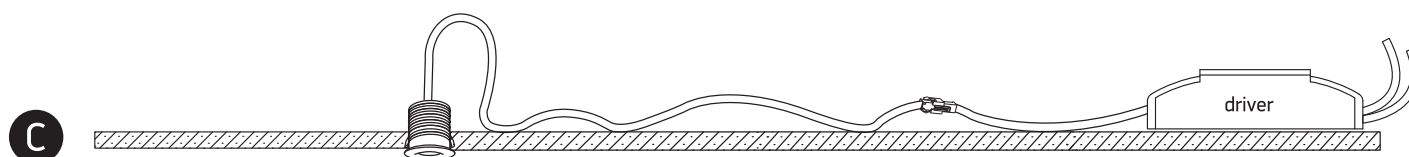

INSTALLATION MANUAL

10101L

ecolight

350mA | 1W | IP44 | Aluminium

Requires 350mA driver.

16mm

21mm

12mm

30mm

100cm

Warnings:

1. Make sure that the product is installed properly before connecting to electricity.
2. Do not cover the fitting.
3. Maintenance and installation should only be carried out by a professional electrician.