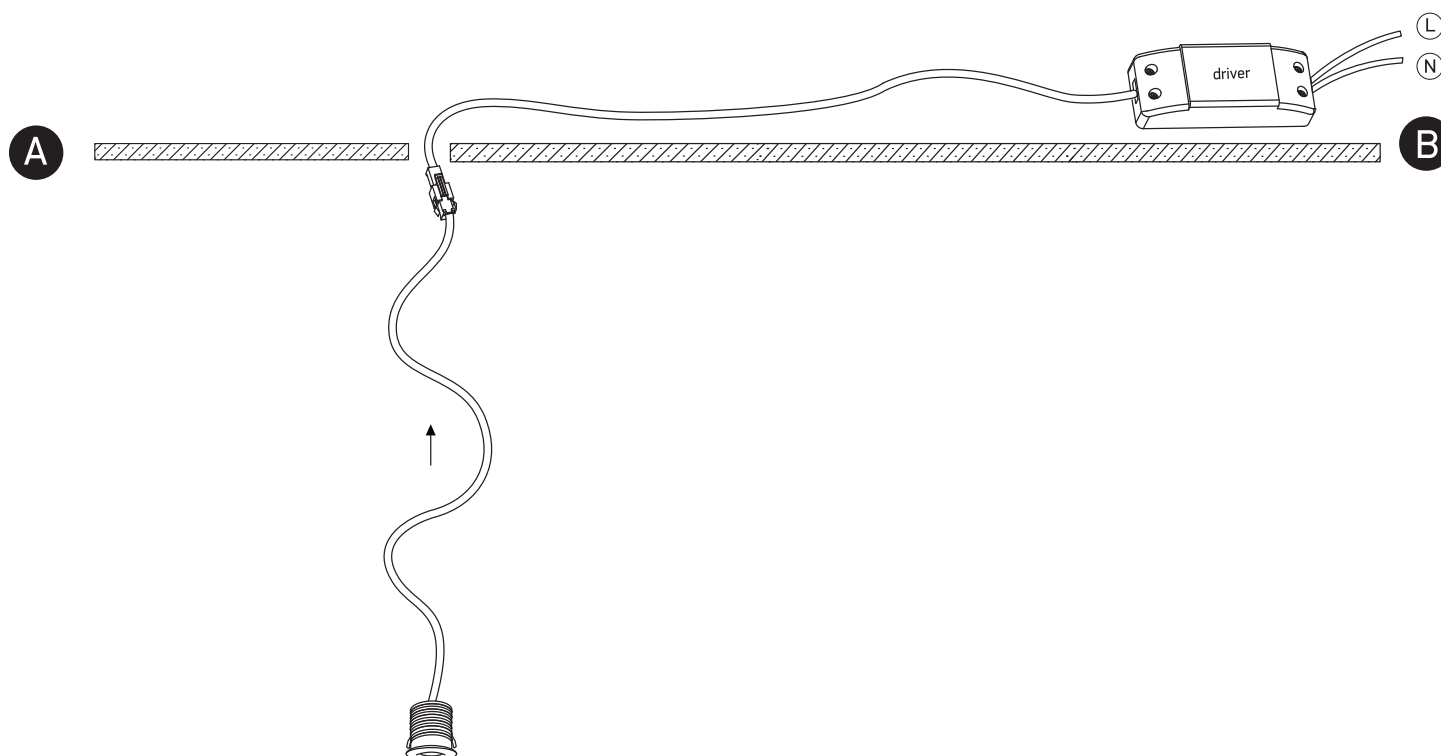

INSTALLATION MANUAL

10101L

ecolight

350mA | 1W | IP44 | Aluminium

Requires 350mA driver.

16mm

21mm

12mm

30mm

100cm

Warnings:

1. Make sure that the product is installed properly before connecting to electricity.
2. Do not cover the fitting.
3. Maintenance and installation should only be carried out by a professional electrician.