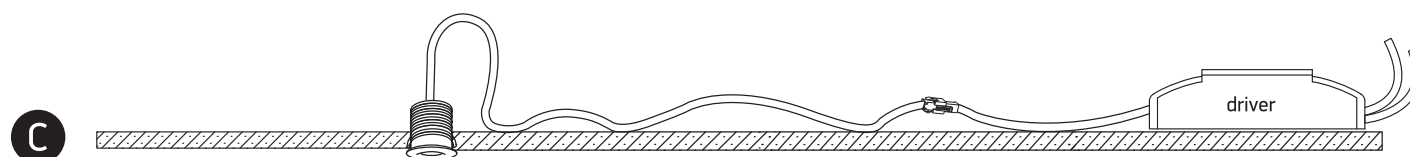

## 10101L

350mA | 1W | IP44 | Aluminium  
Requires 350mA driver.