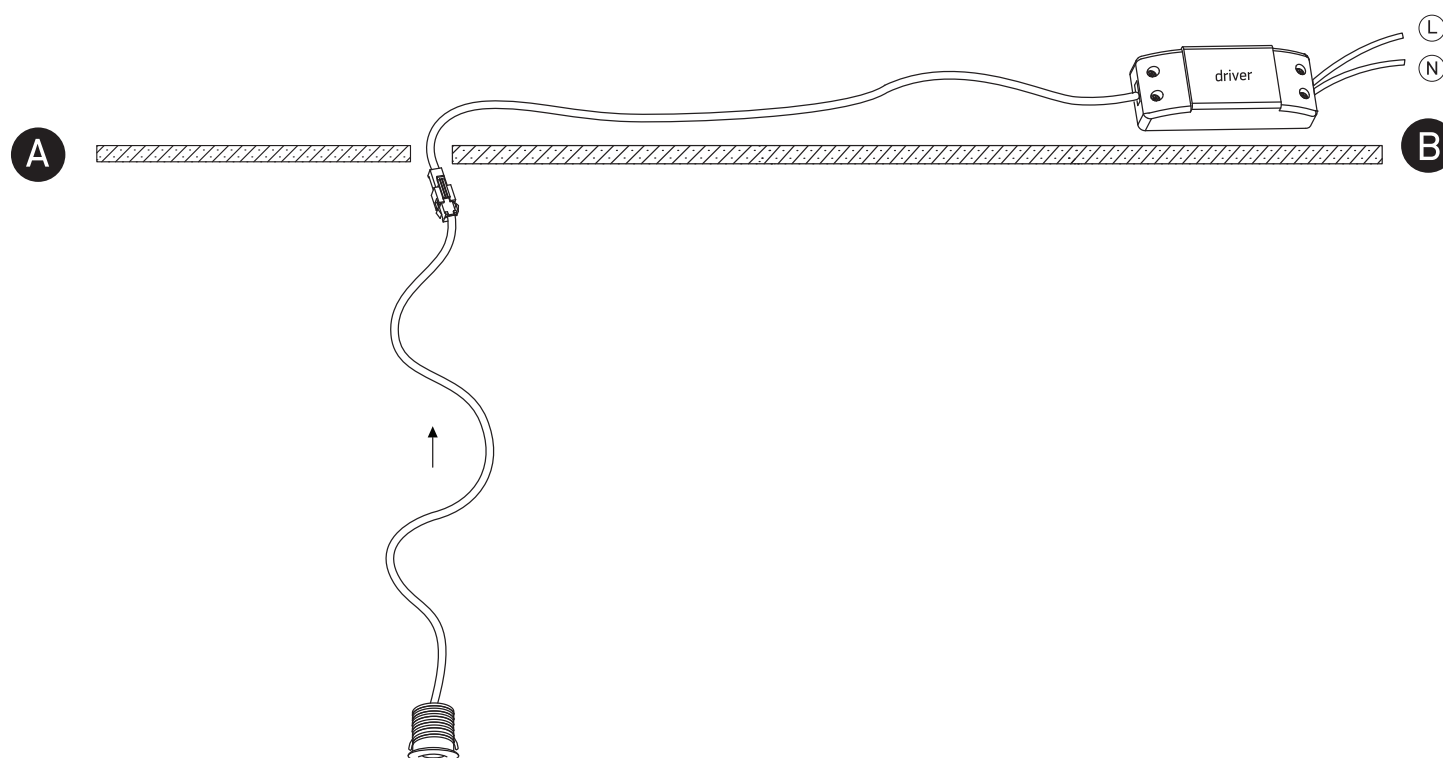

## 10101L

350mA | 1W | IP44 | Aluminium  
Requires 350mA driver.