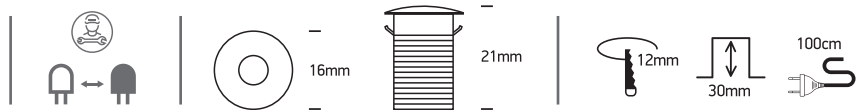

## 10101L

350mA | 1W | IP44 | Aluminium  
Requires 350mA driver.