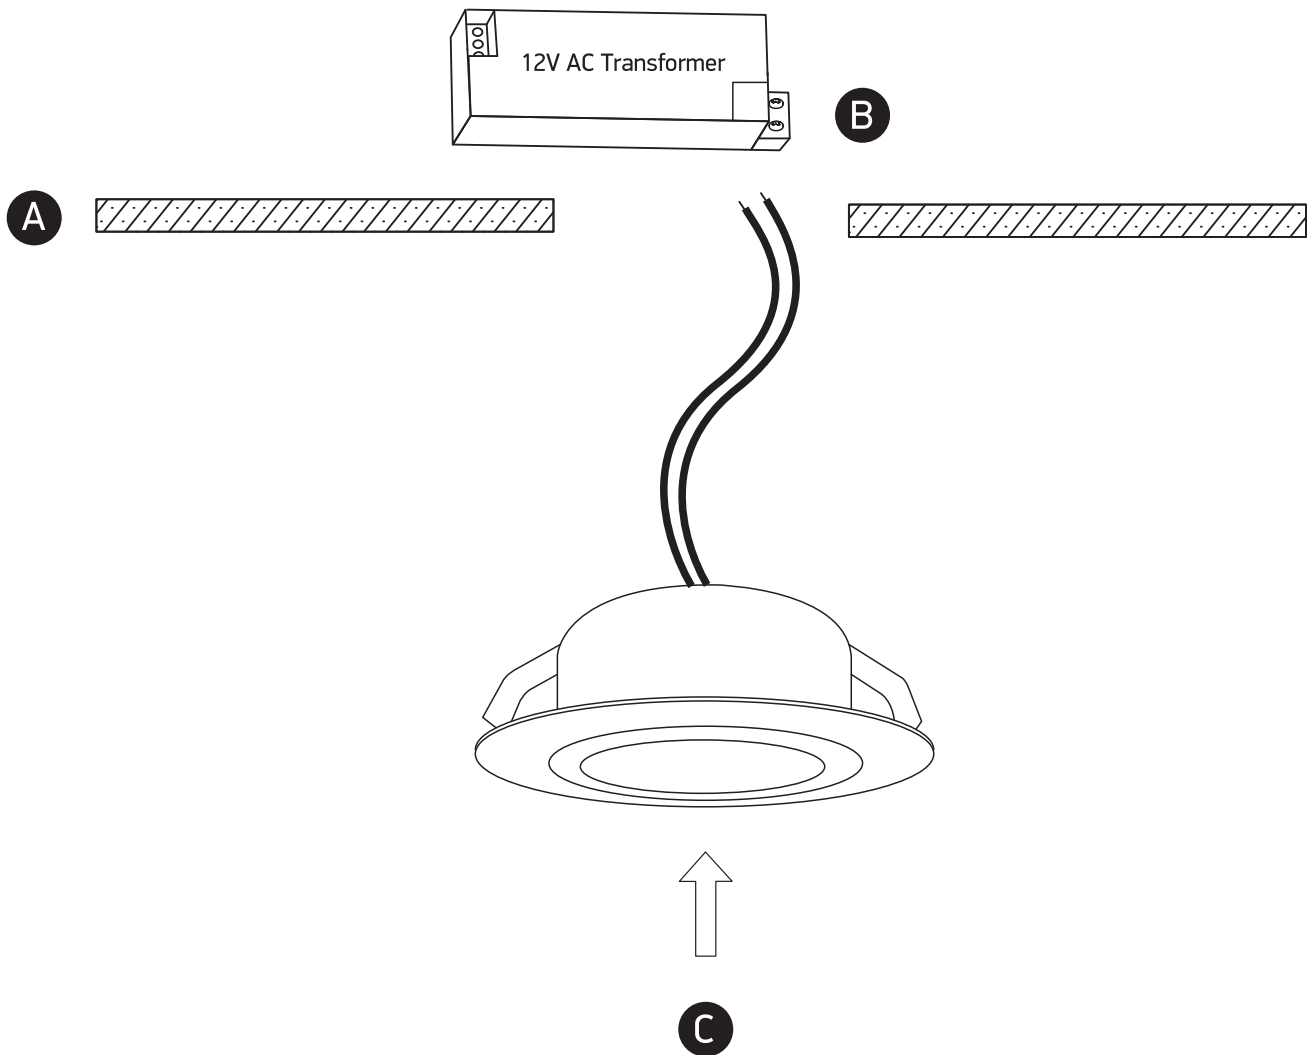

## 10101C

**ecolight**

1W | LED | Cabinet light | IP20 | Steel

Requires 12V AC transformer

**one**  
L I G H T