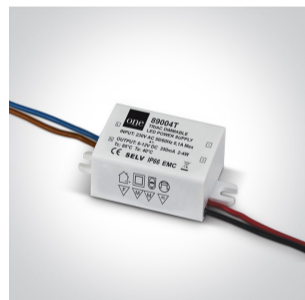

89004T

Physical Specification

Item Group

04 Recessed Spots Adjustable LED

Family

The 3W Mini Lighter

Order Code

11103K/W/W

Colour

White

Material

Aluminium

Shape

Circular