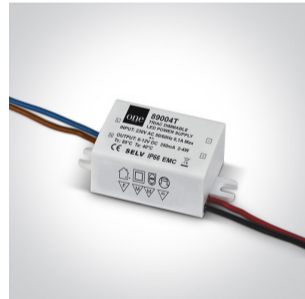

89004T

Physical Specification

Item Group

04 Recessed Spots Adjustable LED

Family

The 3W Mini Lighter

Order Code

11103K/B/W

Colour

Black

Material

Aluminium

Shape

Circular