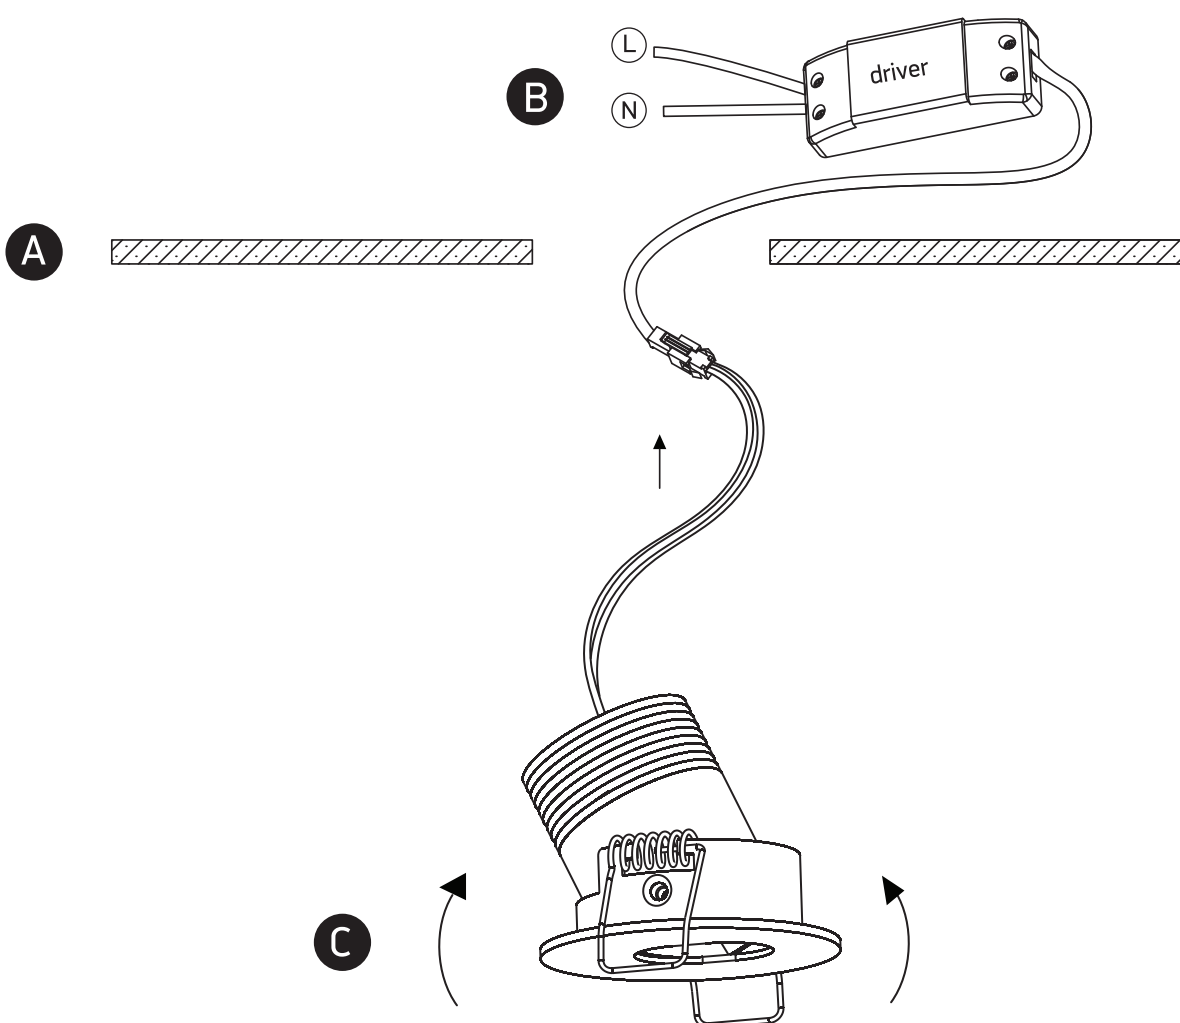

INSTALLATION MANUAL

11103E

ecolight

350mA | 3W | IP20 | Aluminium | Adjustable
Requires 350mA driver.

48mm

40mm

40mm

60mm

40cm

one
LIGHT

Warnings:

1. Make sure that the product is installed properly before connecting to electricity.
2. Do not cover the fitting.
3. Maintenance and installation should only be carried out by a professional electrician.