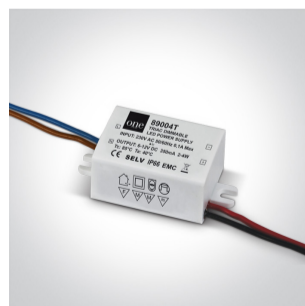

04 Recessed Spots Adjustable LED>The Dark Light Range

11103D/G/C

3W LED Dark Light Recessed adjustable spot, IP20.

Requires 350mA driver.

Complies with standard EN60598-1 and any other specific standards.

Downloads

Dimensions

Gallery

Must be ordered separately

89004T