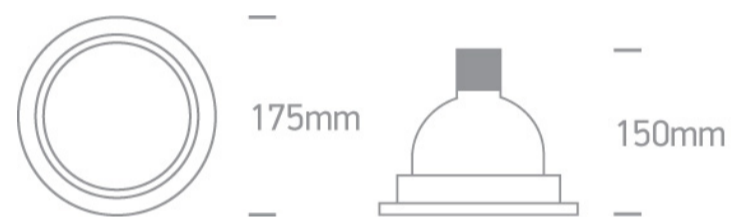

05 Downlights>Adjustable R111 Range

11070RD/G

Recessed adjustable PAR30 downlight with E27 lampholder.

Complies with standard EN60598-1 and any other specific standards.

Downloads

Dimensions

Gallery

Physical Specification

Item Group

05 Downlights

Family

Adjustable R111 Range

Order Code

11070RD/G

Colour

Grey

Material

Die Cast

Shape

Circular

Height

150mm

Diameter	175mm
Cutout Hole Diameter	155mm
Recessed Ceiling	Yes
Depth Required	180mm
Indoor	Yes
Adjustable	2 Directions

Electrical Characteristics