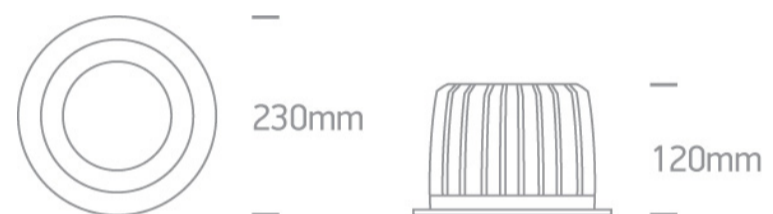

06 Downlights Fixed LED>The COB Downlight Range Die Cast

10160CA/W/W

60W LED recessed downlight, IP20. Ideal for general lighting applications.

Complete with 1500mA driver.

Complies with standard EN60598-1 and any other specific standards.

Downloads

Dimensions

Gallery

Physical Specification

Item Group

06 Downlights Fixed LED

Family

The COB Downlight Range Die Cast

Order Code

10160CA/W/W

Colour

White

Material

Die Cast

Shape

Circular