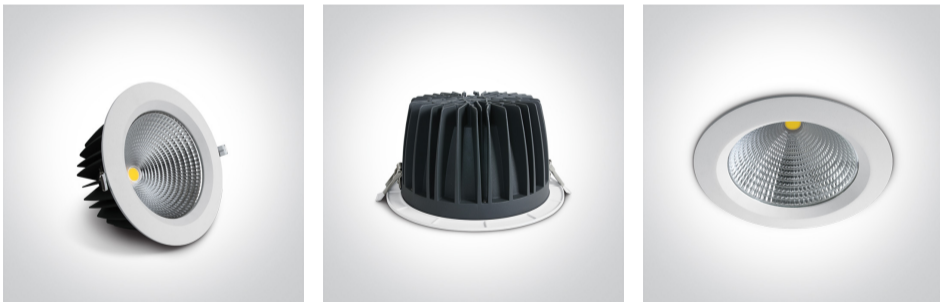

06 Downlights Fixed LED>The COB Downlight Range Die Cast

10160CA/W/W

60W LED recessed downlight, IP20. Ideal for general lighting applications.

Complete with 1500mA driver.

Complies with standard EN60598-1 and any other specific standards.

Downloads

Dimensions

Gallery

Physical Specification

Item Group

06 Downlights Fixed LED

Family

The COB Downlight Range Die Cast

Order Code

10160CA/W/W

Colour

White

Material

Die Cast

Shape

Circular

Height

120mm

| | |
|----------------------|-------|
| Diameter | 230mm |
| Cutout Hole Diameter | 210mm |
| Recessed Ceiling | Yes |
| Depth Required | 160mm |
| Indoor | Yes |
| Adjustable | No |

Electrical Characteristics