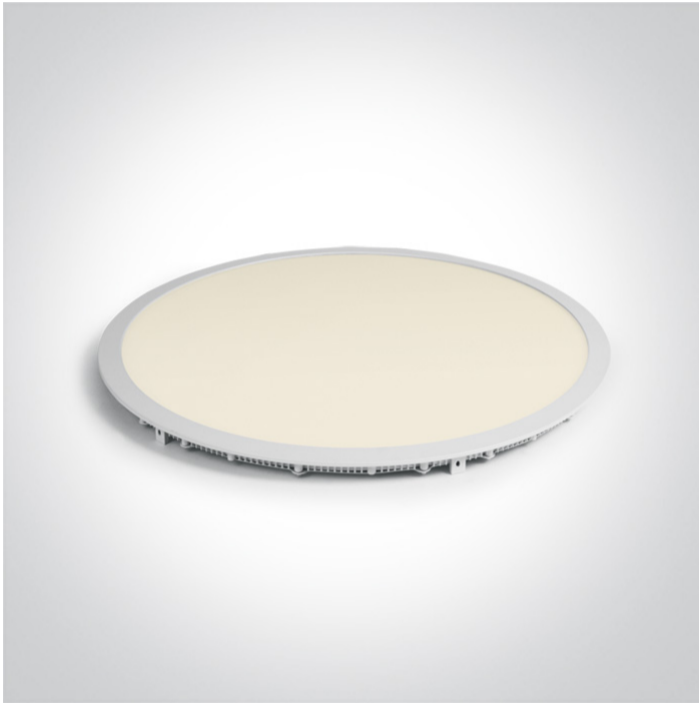

06 Downlights Fixed LED&gt;The 40-48W Round Recessed Panels Die Cast

**10148PE/W/W**

48W slim downlight LED, IP40, ideal for commercial applications such as offices, galleries and showrooms.

Requires 1200mA LED driver.

## Dimensions

Must be ordered separately

89048

## Physical Specification

Item Group

06 Downlights Fixed LED

Family	The 40-48W Round Recessed Ceiling Light
Order Code	10148PE/W/W
Colour	White
Material	Die Cast
Diffuser Material	Acrylic
Shape	Circular
Height	20mm
Diameter	600mm
Cutout Hole Diameter	585mm
Recessed Ceiling	Yes
Depth Required	80mm
Indoor	Yes
Adjustable	No