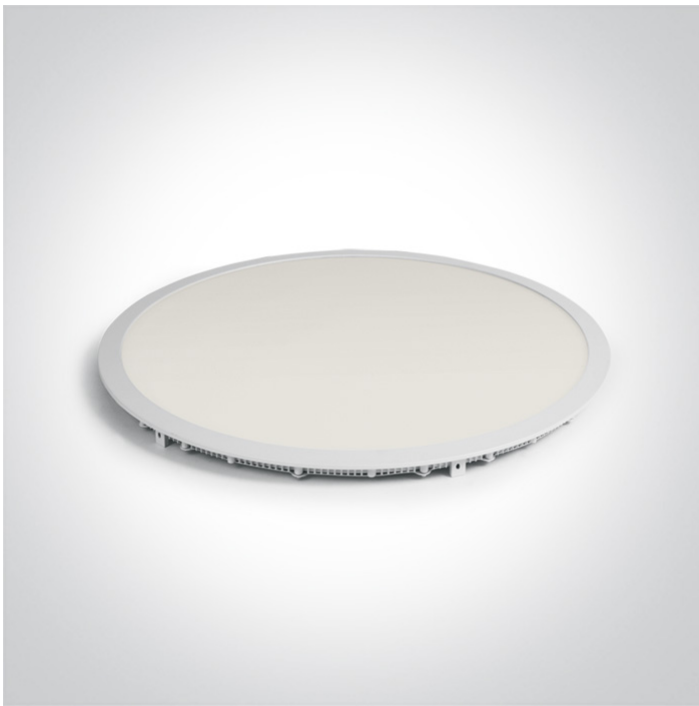

06 Downlights Fixed LED>The 40-48W Round Recessed Panels Die Cast

10148PE/W/C

48W slim downlight LED, IP40, ideal for commercial applications such as offices, galleries and showrooms.

Requires 1200mA LED driver.

Complies with standard EN60598-1 and any other specific standards.

Downloads

Dimensions

Must be ordered separately

89048

Related items

89048T

89050L

89050TLD

Physical Specification

Item Group

06 Downlights Fixed LED

Family	The 40-48W Round Recessed Ceiling Light
Order Code	10148PE/W/C
Colour	White
Material	Die Cast
Diffuser Material	Acrylic
Shape	Circular
Height	20mm
Diameter	600mm
Cutout Hole Diameter	585mm
Recessed Ceiling	Yes
Depth Required	80mm
Indoor	Yes
Adjustable	No

Illumination Data

Colour Temperature	4000K
Lumen Output	4000lm

Light Efficiency	83,33lm/W
CRI	80
Beam Angle	120°
Illumination Diagram	

Packing Info

Box Length	72cm
Box Width	65cm
Box Height	4,5cm
Box Weight	3,3Kg
Pcs/Carton	4
Barcode	5291889041870
HS Code	9405109890