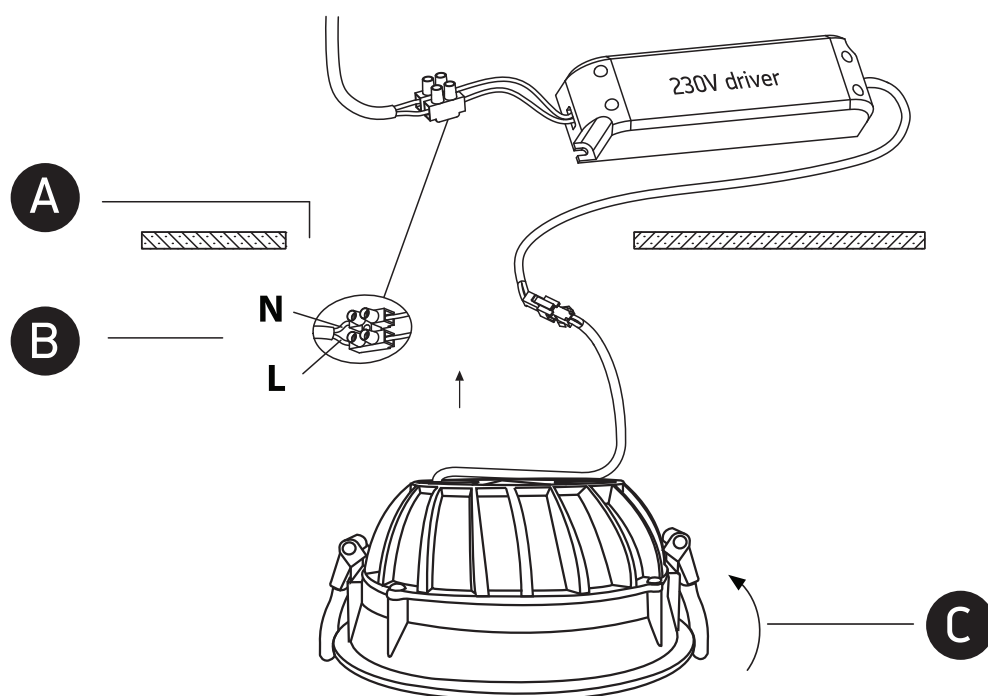

INSTALLATION MANUAL

10140CD

ecodownlight

Ra>80

260mm

230V | 40W | IP20 | Die cast

Complete with driver.

90mm

one
LIGHT

Warnings:

1. Make sure that the product is installed properly before connecting to electricity.
2. Do not cover the fitting.
3. Maintenance and installation should only be carried out by a professional electrician.