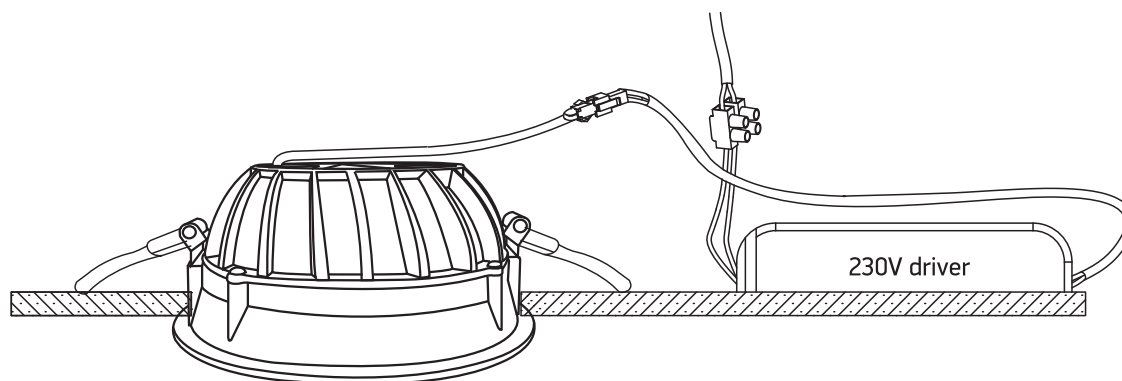

INSTALLATION MANUAL

10140CD

ecodownlight

Ra>80

260mm

230V | 40W | IP20 | Die cast

Complete with driver.

90mm

one
LIGHT

Warnings:

1. Make sure that the product is installed properly before connecting to electricity.
2. Do not cover the fitting.
3. Maintenance and installation should only be carried out by a professional electrician.