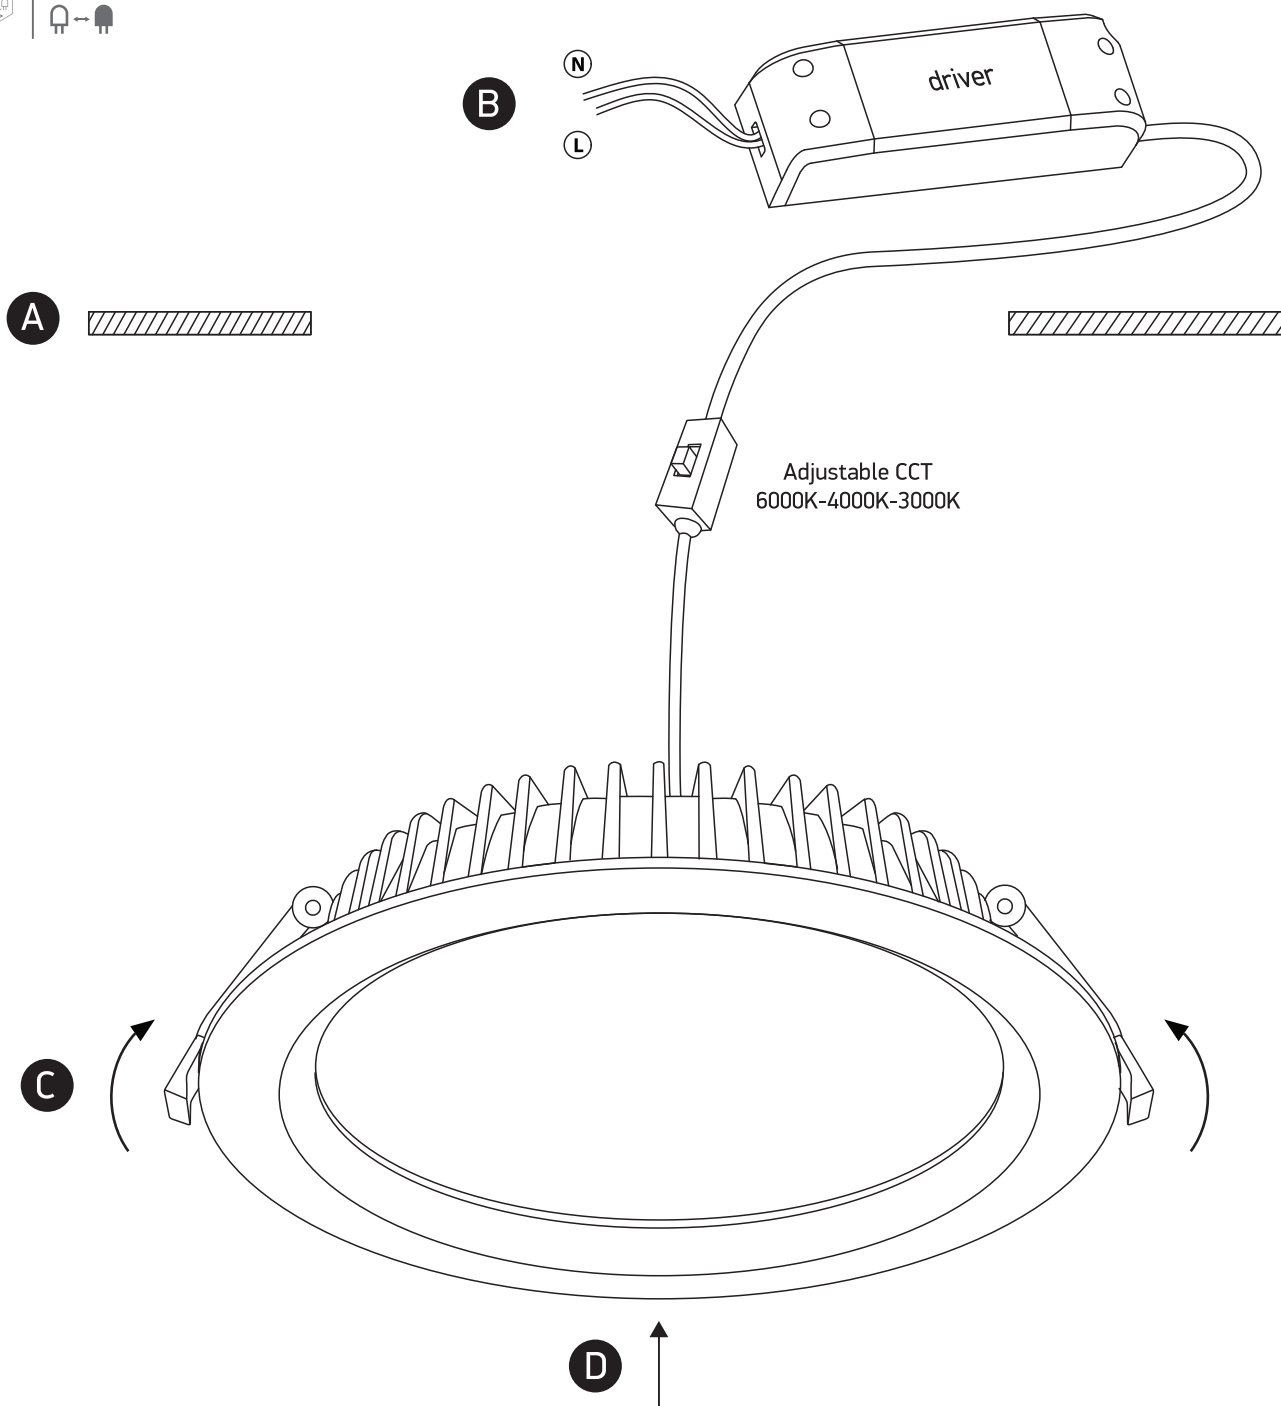

INSTALLATION MANUAL

10130UV

eco downlight

IK⁰⁴ UGR19

240mm

230V | SMD 2835 | 30W | IP44 | Adjustable CCT | Die cast
Complete with 700mA driver.

80
CRI

60mm

one
LIGHT

Warnings:

1. Make sure that the product is installed properly before connecting to electricity.
2. Do not cover the fitting.
3. Maintenance and installation should only be carried out by a professional electrician.