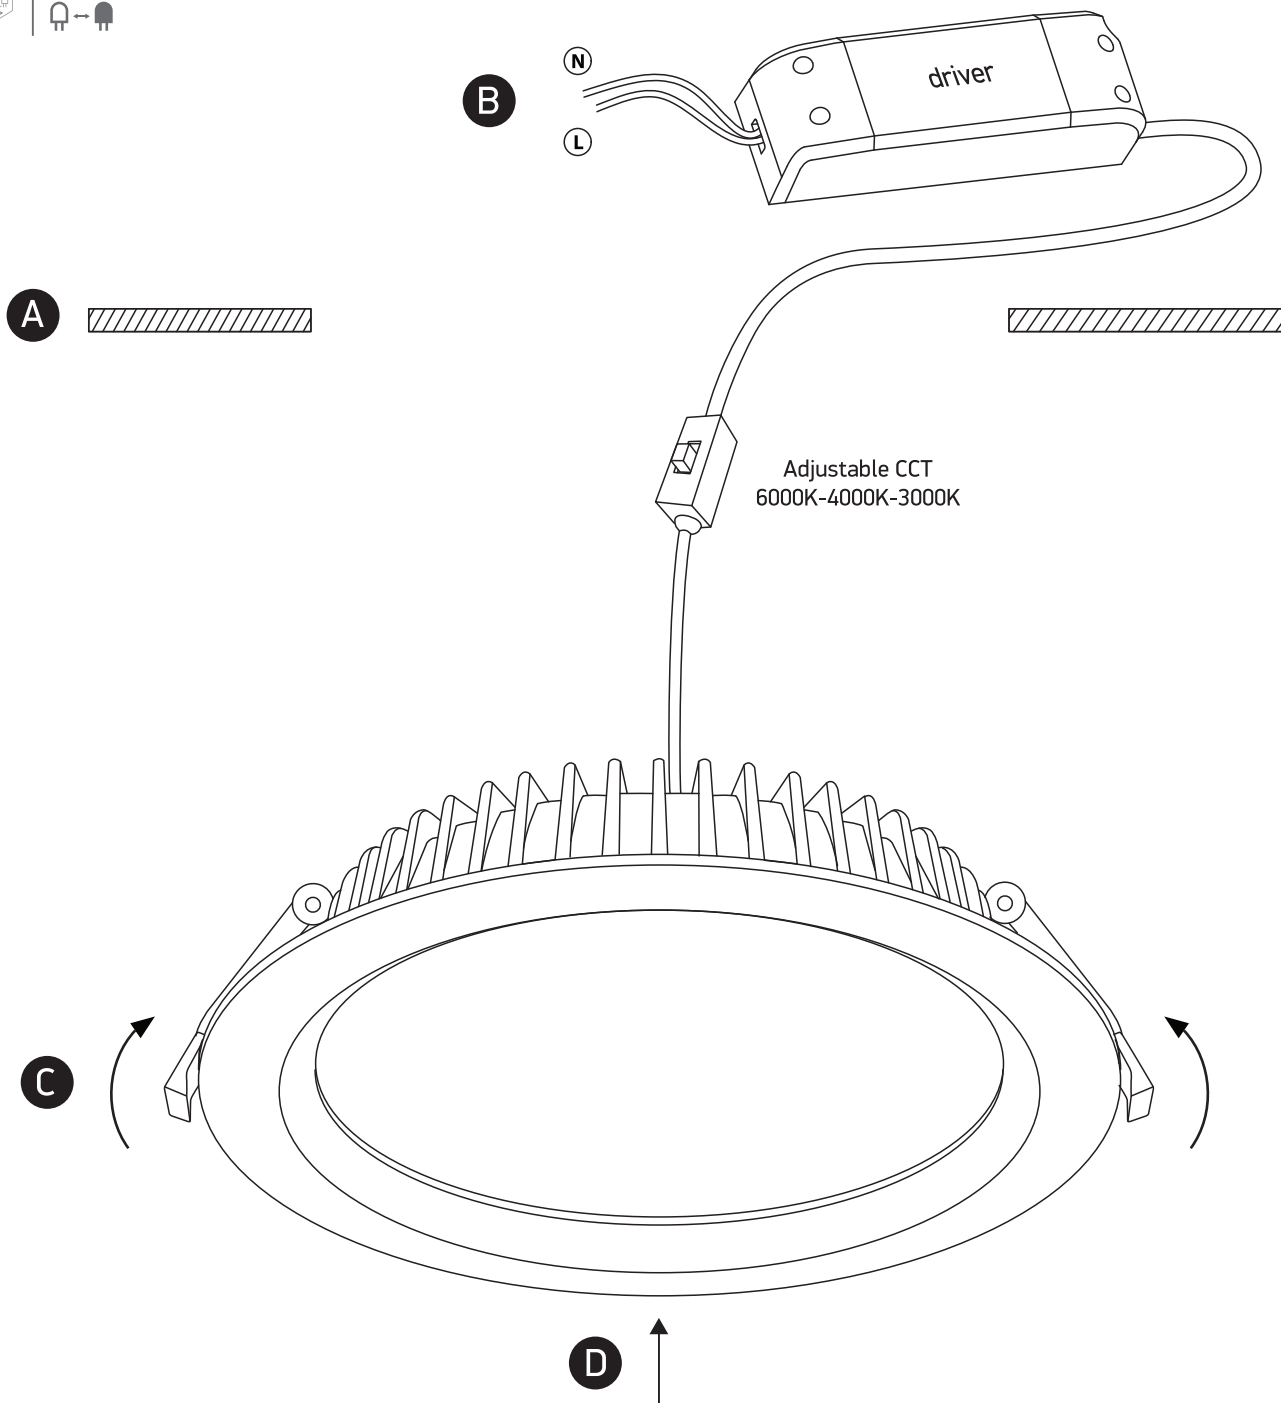

INSTALLATION MANUAL

10130UV

eco downlight

IK⁰⁴ UGR19

240mm

230V | SMD 2835 | 30W | IP44 | Adjustable CCT | Die cast
Complete with 700mA driver.

80
CRI

60mm

one
LIGHT

Warnings:

1. Make sure that the product is installed properly before connecting to electricity.
2. Do not cover the fitting.
3. Maintenance and installation should only be carried out by a professional electrician.