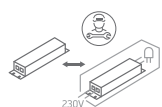

## 10130U

**eco**downlight

230V | SMD 2835 | 30W | IP44 | Die cast  
Complete with 750mA driver.

80  
CRI

one  
LIGHT

A

B

N