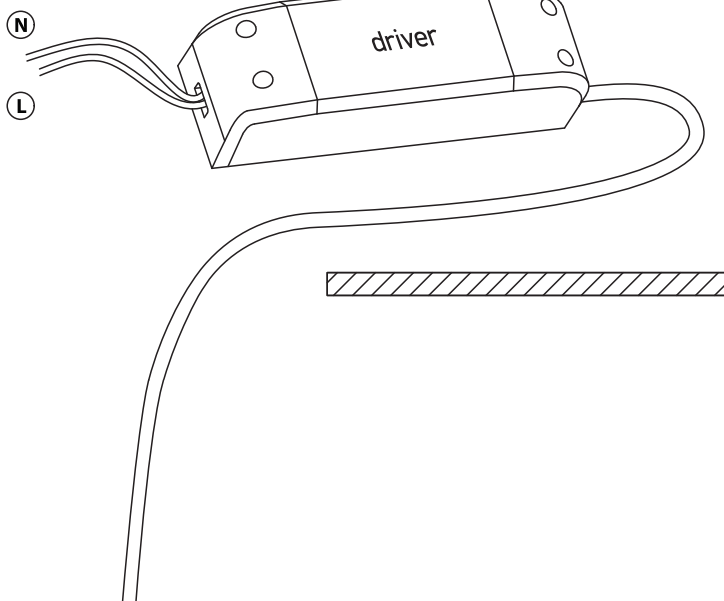

INSTALLATION MANUAL

10130U

ecodownlight

230V | SMD 2835 | 30W | IP44 | Die cast
Complete with 750mA driver.

80
CRI

one
LIGHT

A

B

N

L

C

D

Warnings:

1. Make sure that the product is installed properly before connecting to electricity.
2. Do not cover the fitting.
3. Maintenance and installation should only be carried out by a professional electrician.