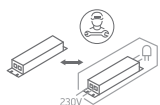

INSTALLATION MANUAL

10130U

ecodownlight

 iK⁰⁴ UGR19

220mm

45mm

 230V | SMD 2835 | 30W | IP44 | Die cast
 Complete with 750mA driver.

80
 CRI

one
 LIGHT

Warnings:

1. Make sure that the product is installed properly before connecting to electricity.
2. Do not cover the fitting.
3. Maintenance and installation should only be carried out by a professional electrician.