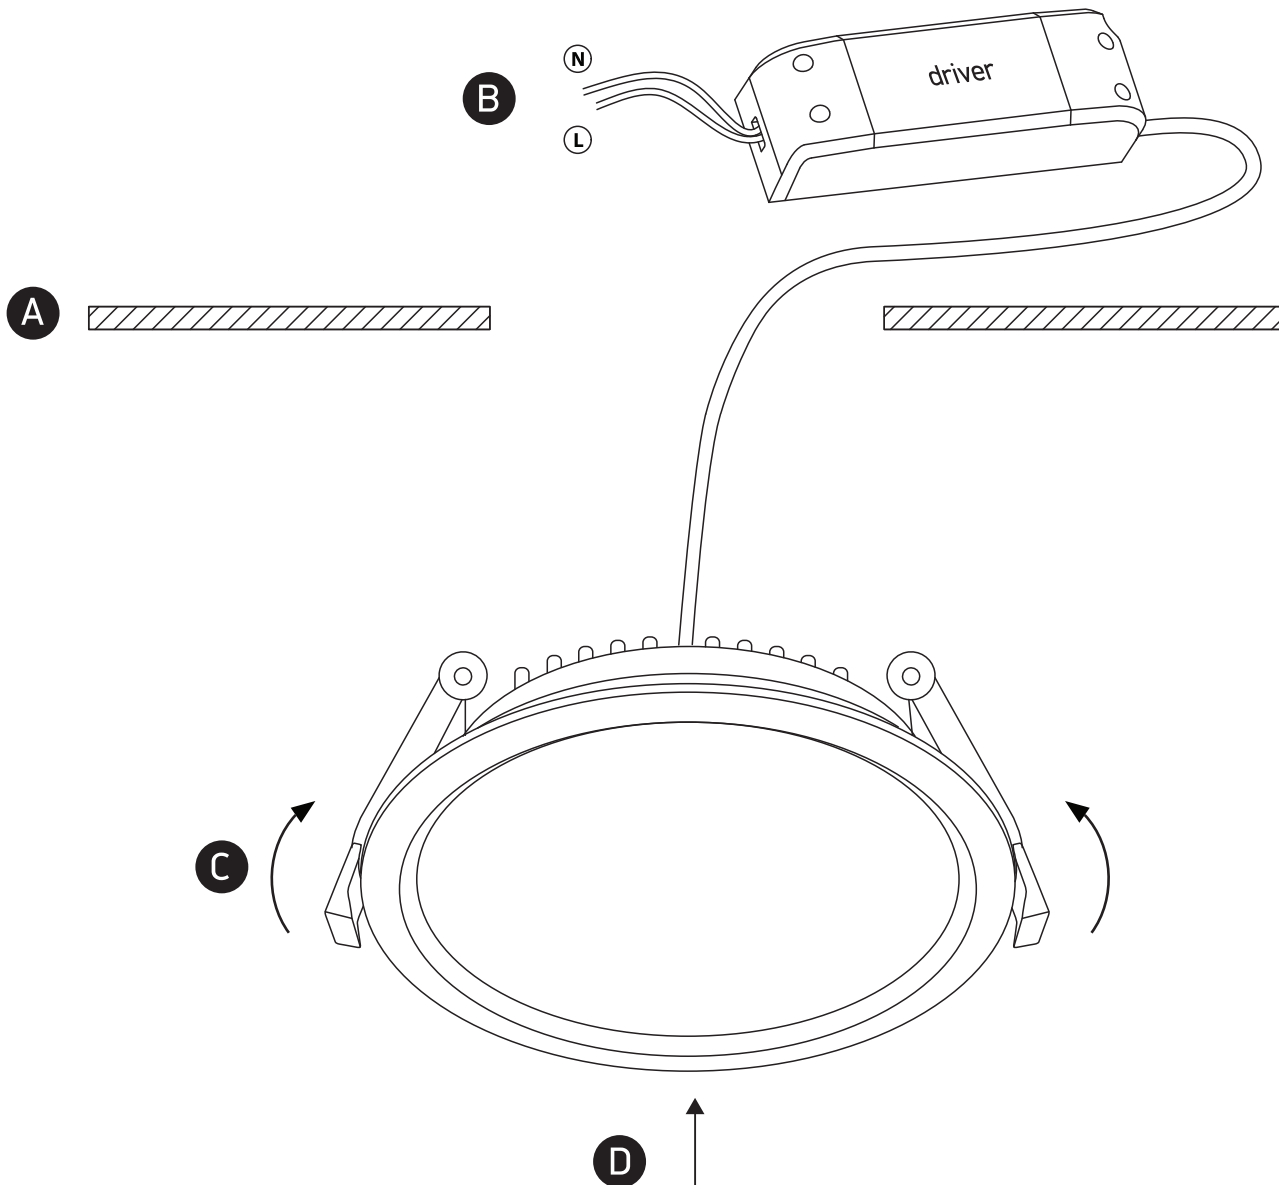

INSTALLATION MANUAL

10130U

ecodownlight

 iK⁰⁴ UGR19

220mm

45mm

 230V | SMD 2835 | 30W | IP44 | Die cast
 Complete with 750mA driver.

80
 CRI

one
 LIGHT

Warnings:

1. Make sure that the product is installed properly before connecting to electricity.
2. Do not cover the fitting.
3. Maintenance and installation should only be carried out by a professional electrician.