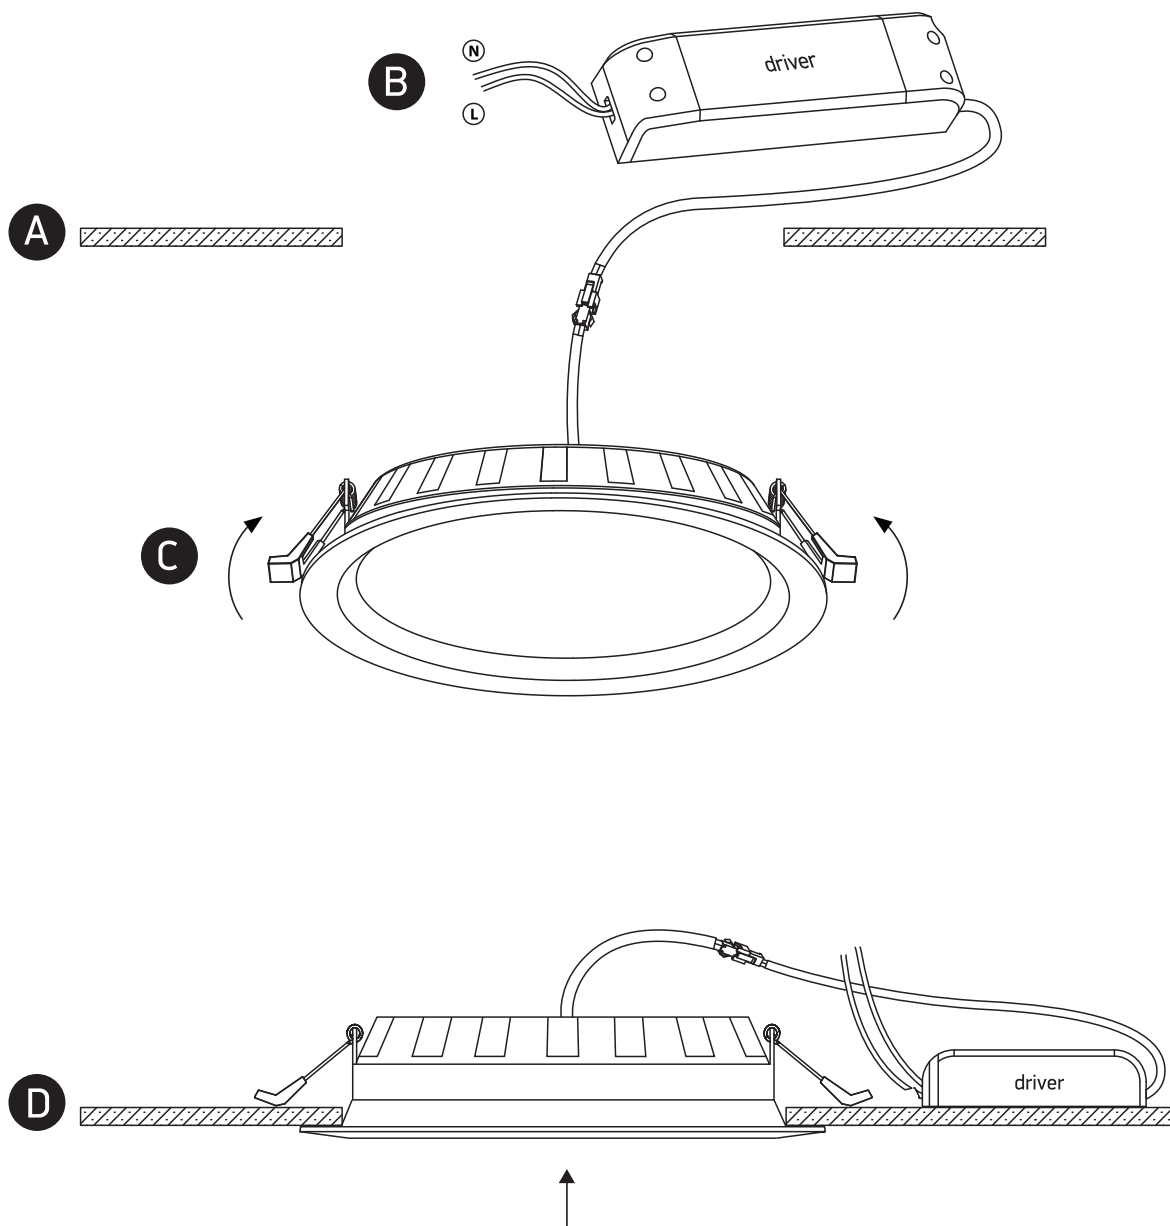

## 10124T, 10130T

**ecodownlight**

CE

RoHS  
COMPLIANT

235mm

10124T: 230V | SMD 2835 | 24W | IP20 | Aluminium  
10130T: 230V | SMD 2835 | 30W | IP20 | Aluminium

Complete with driver.

80  
CRI

55mm

**one**  
LIGHT