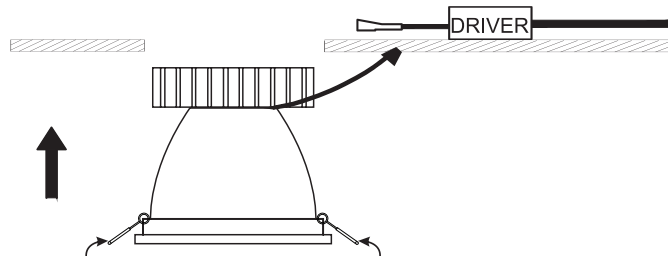

15cm

230V | 30W | IP53 | Die cast

Complete with dimmable LED driver

A

CUTOUT HOLE: 210mm

B

C

Warnings: