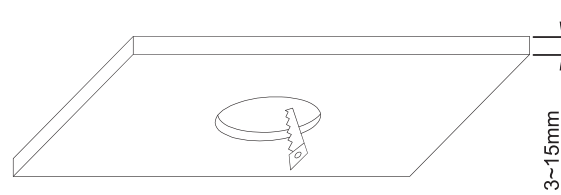

INSTALLATION MANUAL

10130KA

ecodownlight

TRIAC
DIMMABLE

242mm

210mm

180mm

210mm

15cm

230V | 30W | IP53 | Die cast

Complete with dimmable LED driver

A

CUTOUT HOLE: 210mm

B

C

Warnings: