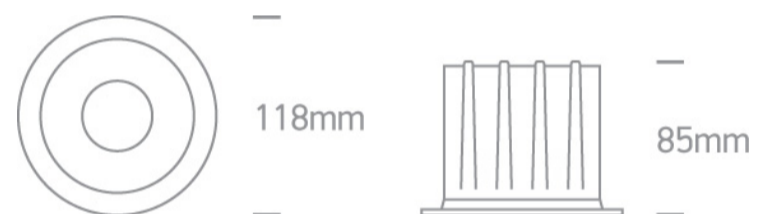

02 Recessed Spots Fixed LED>The Retro Dark Light Range

10120Z/W/W

20W Recessed Dark Light LED spot with black and brass reflector, IP20.

Supplied with Black & Brass reflectors.

Complete with 500mA driver.

Complies with standard EN60598-1 and any other specific standards.

Downloads

Dimensions

Gallery

Physical Specification

Item Group

02 Recessed Spots Fixed LED

Family

Circular

Height

85mm

Diameter	118mm
Cutout Hole Diameter	105mm
Recessed Ceiling	Yes
Depth Required	105mm
Indoor	Yes
Adjustable	No

Electrical Characteristics

Gear	External-Included
Fitting + Driver	
Input Voltage	220-240V
50 Hz	Yes
60 Hz	Yes
Safety Class	
Power(Watts)	20W
IP Rating	IP20
Light Source	LED built in
Dimmable	No
F Mark	

Illumination Data

Colour Temperature	3000K
Lumen Output	1600lm
Light Efficiency	80lm/W
CRI	80
Beam Angle	45°
Illumination Diagram	
Dark Light	Yes

Packing Info

Box Length	16cm
Box Width	13,5cm

Box Height	10cm
Pcs/Carton	20
Barcode	5291889059028
HS Code	9405409900