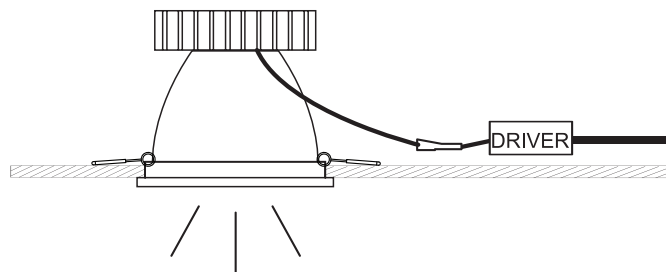

## 10130K

ecodownlight

190mm

230V | 30W | IP53 | Die cast

Complete with dimmable LED driver

165mm

15cm

**A**

CUTOUT HOLE: 175mm

**B**

**C**