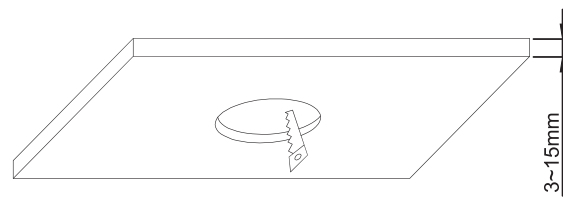

## 10130K

ecodownlight

190mm

230V | 30W | IP53 | Die cast

Complete with dimmable LED driver

165mm

15cm

**A**

CUTOUT HOLE: 175mm

**B**

**C**