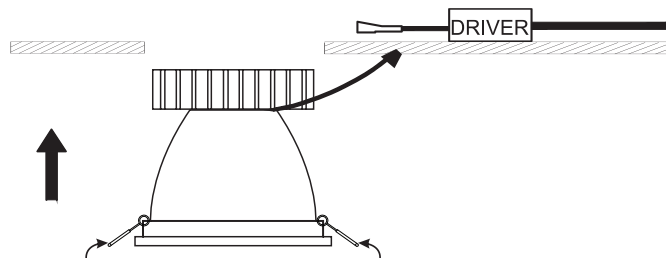

## 10130K

ecodownlight

190mm

230V | 30W | IP53 | Die cast

Complete with dimmable LED driver

165mm

15cm

**A**

CUTOUT HOLE: 175mm

**B**

**C**