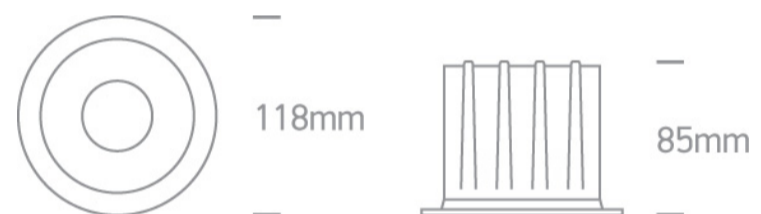

## 02 Recessed Spots Fixed LED&gt;The Retro Dark Light Range

10120Z/B/W

20W Recessed Dark Light LED spot with black and brass reflector, IP20.

Supplied with Black & Brass reflectors.

Complete with 500mA driver.

## Dimensions