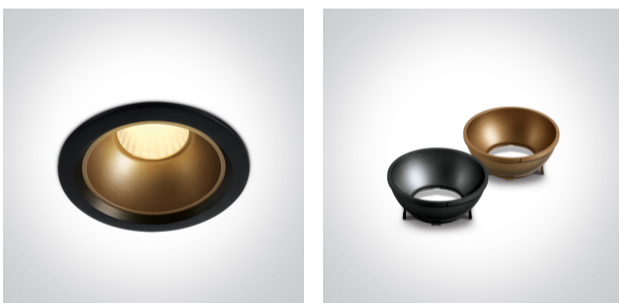

## 02 Recessed Spots Fixed LED&gt;The Retro Dark Light Range

10120Z/B/W

20W Recessed Dark Light LED spot with black and brass reflector, IP20.

Supplied with Black & Brass reflectors.

Complete with 500mA driver.

## Physical Specification

Item Group

02 Recessed Spots Fixed LED

Family

The Retro Dark Light Range

Order Code

10120Z/B/W

Colour