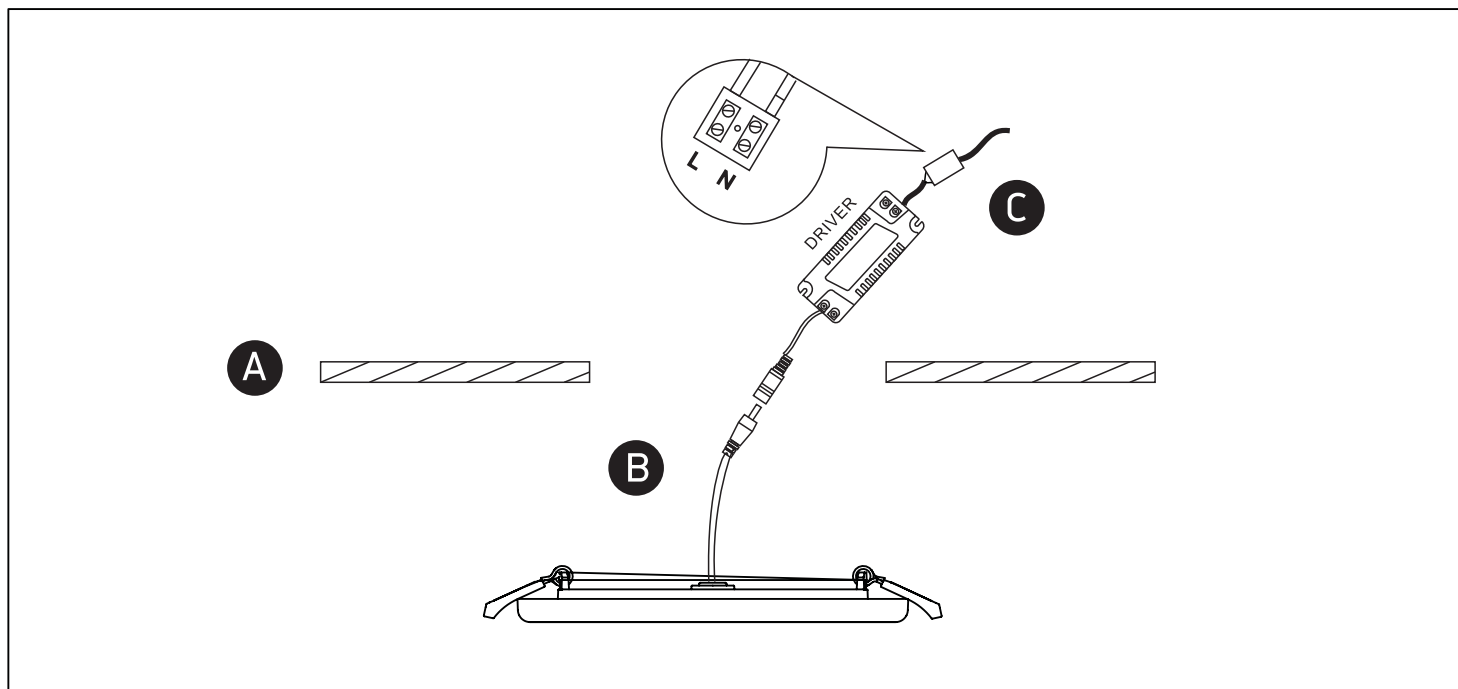

INSTALLATION MANUAL

10130CF

ecodownlight80
CRI230V | SMD 4014 | 30W | IP65 | Die cast + opal diffuser
Complete with driver.**one**
LIGHT

RECESSED INSTALLATION

SURFACED INSTALLATION

*IP65 is the protection degree for recessed installation. For surface installation is IP40.