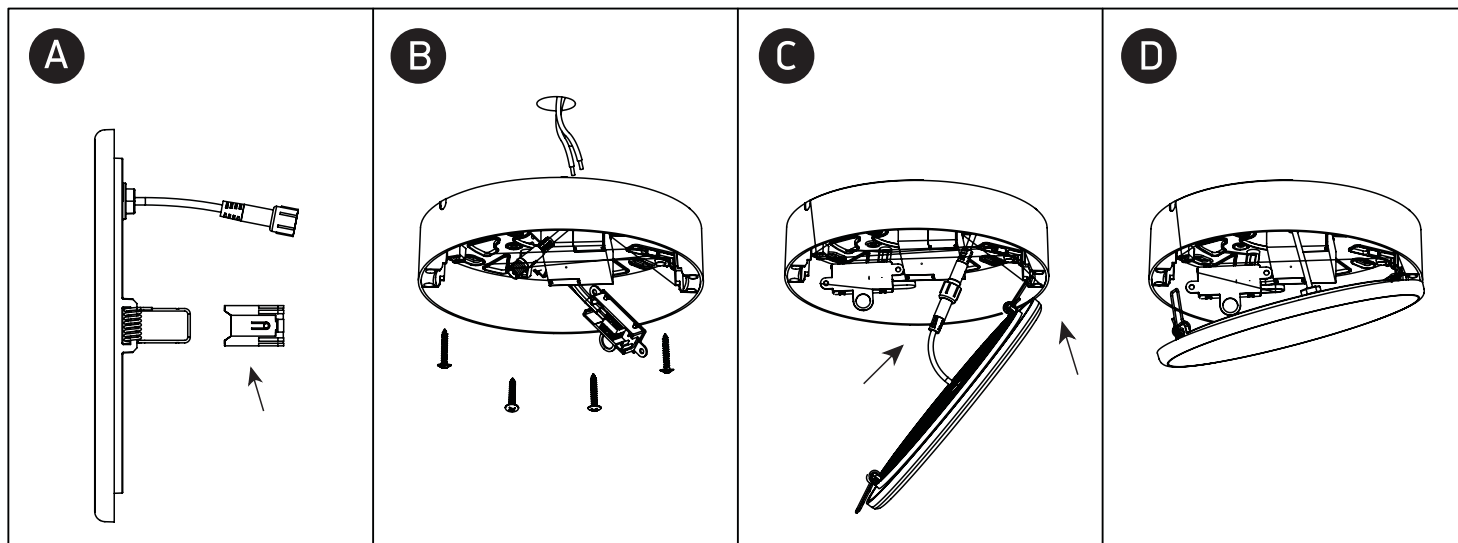

INSTALLATION MANUAL

10130CF

ecodownlight80
CRI230V | SMD 4014 | 30W | IP65 | Die cast + opal diffuser
Complete with driver.**one**
LIGHT

RECESSED INSTALLATION

SURFACED INSTALLATION

*IP65 is the protection degree for recessed installation. For surface installation is IP40.