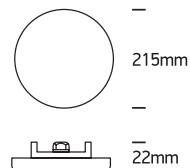

INSTALLATION MANUAL

10130CF

ecodownlight80
CRI230V | SMD 4014 | 30W | IP65 | Die cast + opal diffuser
Complete with driver.195mm
50mm**one**
LIGHT

RECESSED INSTALLATION

SURFACED INSTALLATION

*IP65 is the protection degree for recessed installation. For surface installation is IP40.