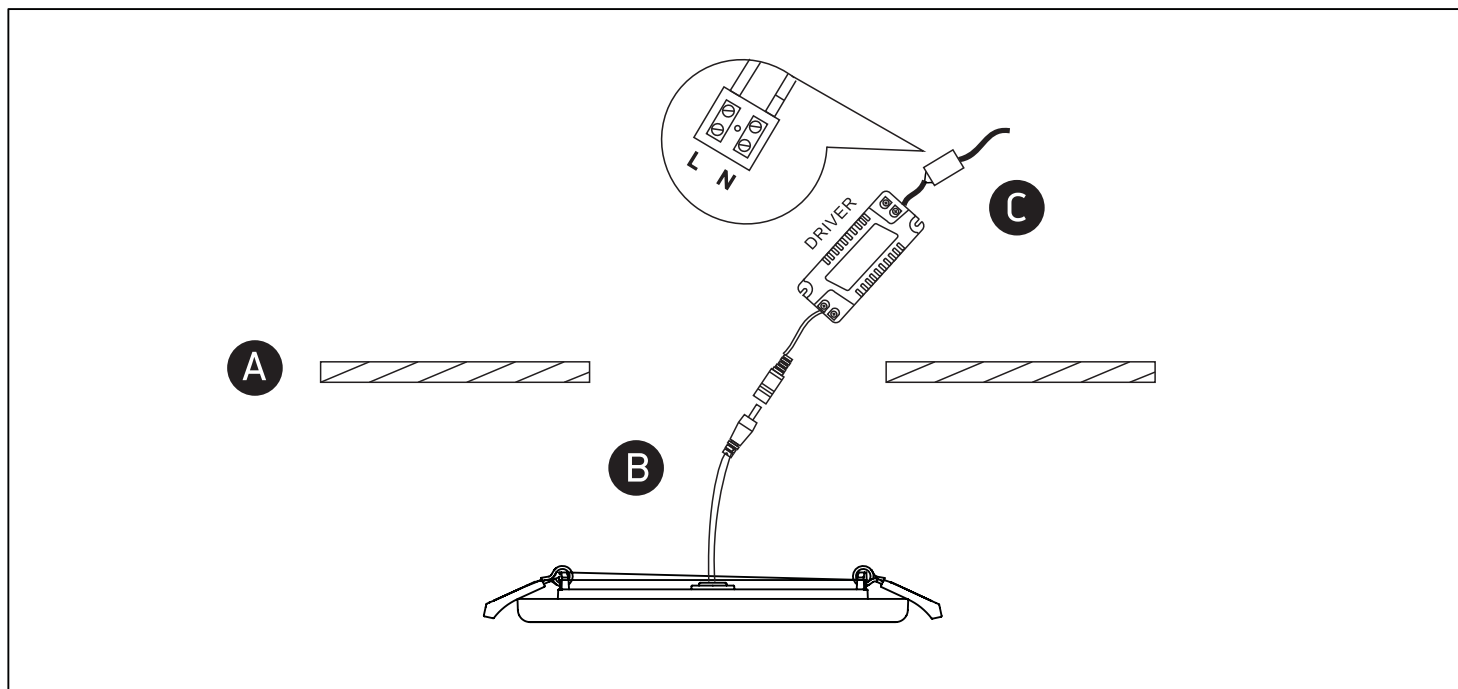

INSTALLATION MANUAL

10130CF

ecodownlight80
CRI230V | SMD 4014 | 30W | IP65 | Die cast + opal diffuser
Complete with driver.195mm
50mm**one**
LIGHT

RECESSED INSTALLATION

SURFACED INSTALLATION

*IP65 is the protection degree for recessed installation. For surface installation is IP40.