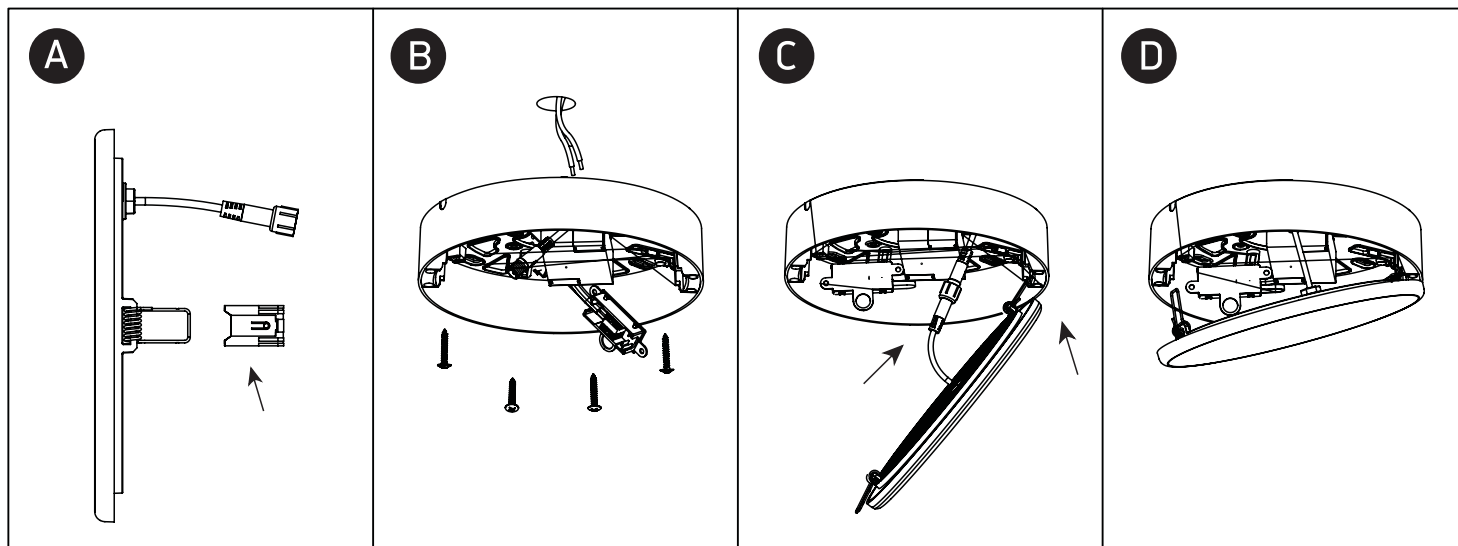

INSTALLATION MANUAL

10130CF

ecodownlight80
CRI230V | SMD 4014 | 30W | IP65 | Die cast + opal diffuser
Complete with driver.195mm
50mm**one**
LIGHT

RECESSED INSTALLATION

SURFACED INSTALLATION

*IP65 is the protection degree for recessed installation. For surface installation is IP40.