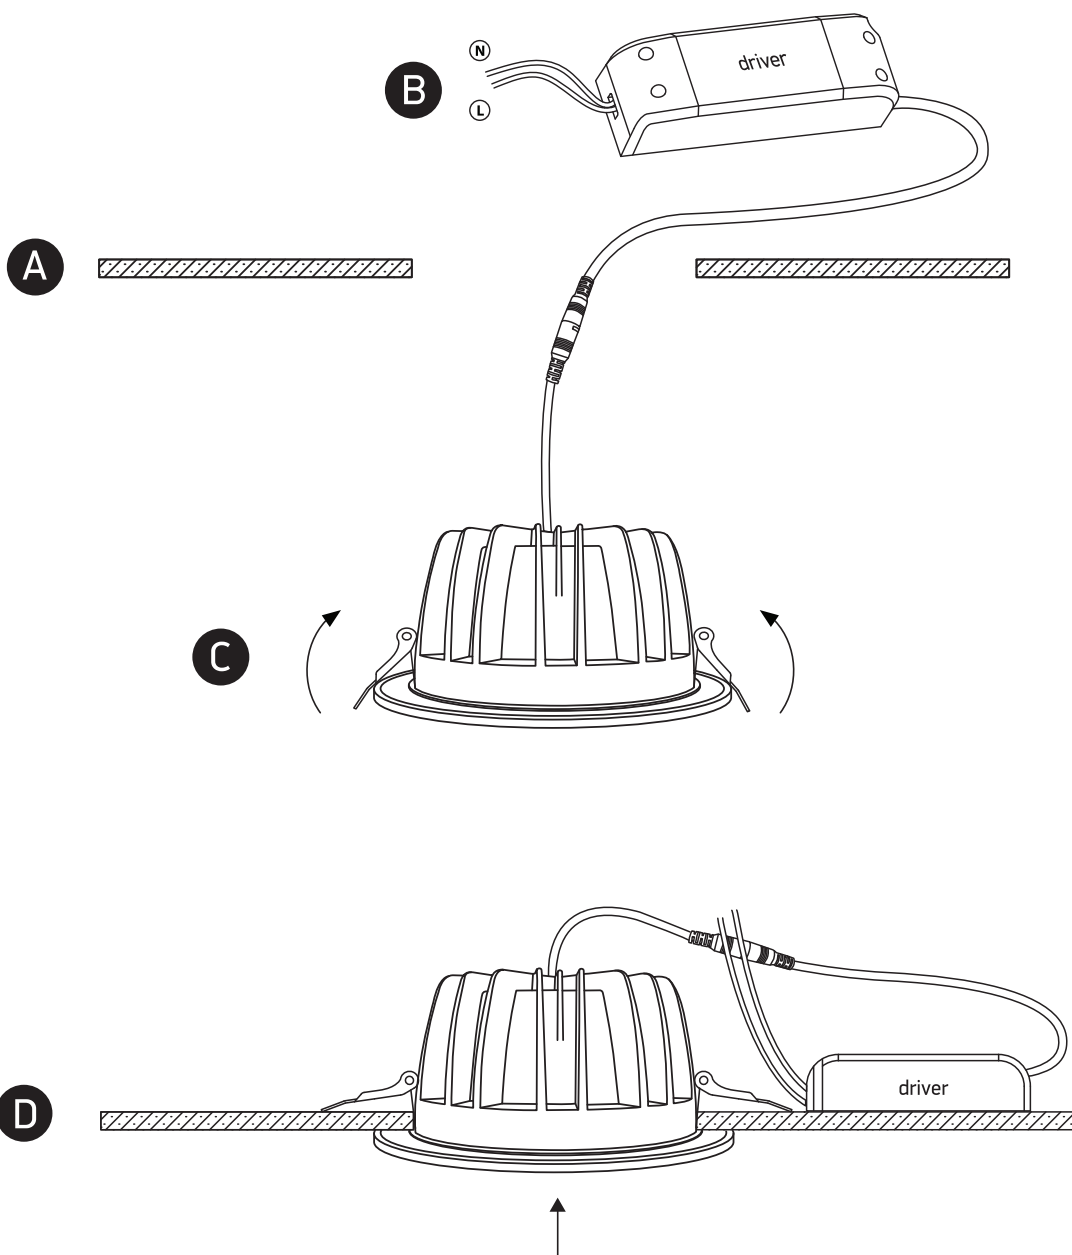

INSTALLATION MANUAL

10130CA

ecodownlight

230V | COB LED | 30W | IP20 | Die cast
Complete with 750mA driver.

80
CRI

one
LIGHT

Warnings:

1. Make sure that the product is installed properly before connecting to electricity.
2. Do not cover the fitting.
3. Maintenance and installation should only be carried out by a professional electrician.