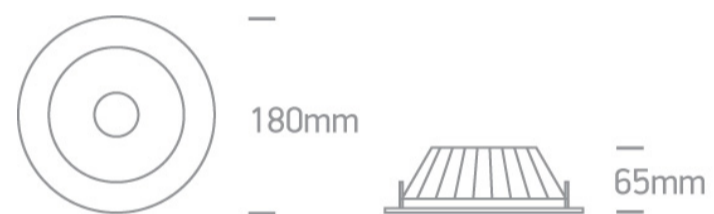

## Dimensions

## Physical Specification

Product Type	Gear
Item Group	06 Downlights Fixed LED
Family	The COB Downlight Range Aluminium
Order Code	10120C/W/C
Colour	White
Material	Aluminium
Shape	Circular
Height	65mm
Diameter	180mm
Cutout Hole Diameter	160mm
Recessed Ceiling	Yes
Depth Required	100mm