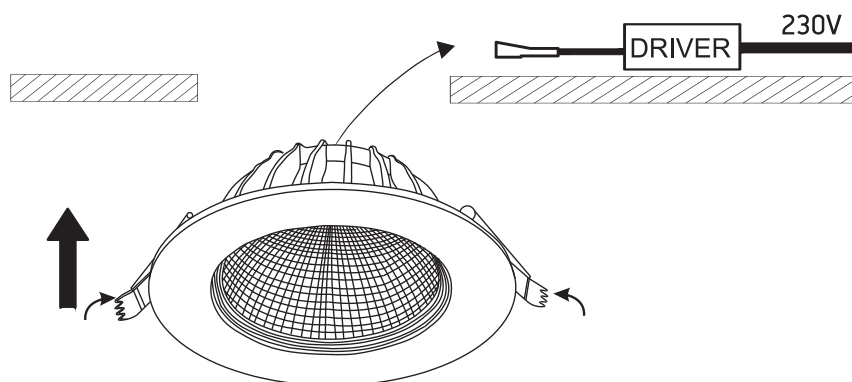

## 10130C

ecodownlight

Ra>80

230mm

230V | 30W | IP20 | Aluminium

Complete with driver

120mm

70mm

A

CUTOUT HOLE: 210mm

B

C