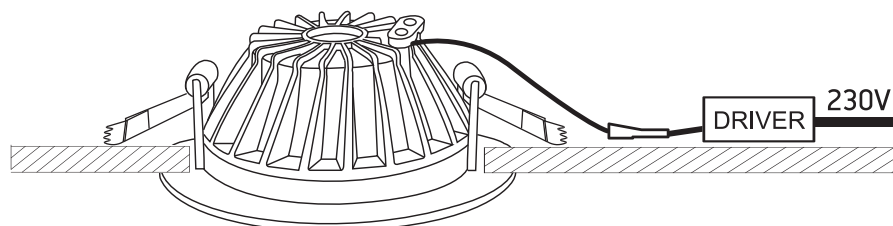

## 10130C

ecodownlight

Ra>80

230mm

230V | 30W | IP20 | Aluminium

Complete with driver

120mm

70mm

A

CUTOUT HOLE: 210mm

B

C