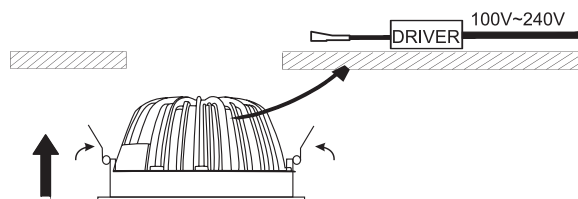

## 10130A

ecodownlight

100-240V | 30W | IP20 | Aluminium | Adjustable

Complete with LED driver

**A**

Cutting Hole:  
210mm

**B**

**C**