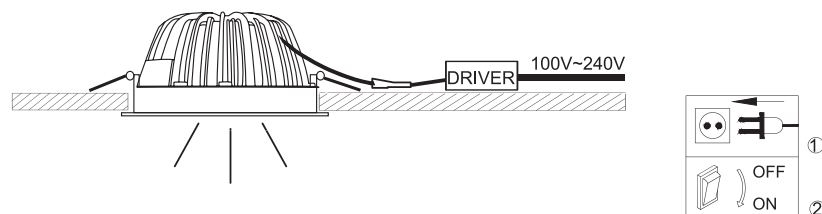

## 10130A

ecodownlight

100-240V | 30W | IP20 | Aluminium | Adjustable

Complete with LED driver

**A**

Cutting Hole:  
210mm

**B**

**C**