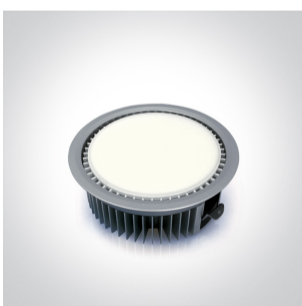

06 Downlights Fixed LED>Architectural Downlights Die cast

10128/G/W

28W LED architectural downlight, IP20.

Complete with LED driver.

Complies with standard EN60598-1 and any other specific standards.

Downloads

Dimensions

Gallery

Physical Specification

Item Group

06 Downlights Fixed LED

Family

Architectural Downlights Die cast

Order Code

10128/G/W

Colour

Grey

Material

Die Cast

Diffuser Material

Acrylic

Shape

Circular

Height	85mm
Diameter	195mm
Cutout Hole Diameter	169mm
Recessed Ceiling	Yes
Depth Required	110mm
Indoor	Yes
Adjustable	No

Electrical Characteristics

Gear	Built In
------	----------

Fitting + Driver