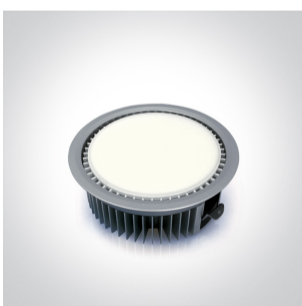

Gallery

Physical Specification

Item Group

06 Downlights Fixed LED

Family

Architectural Downlights Die cast

Order Code

10128/G/D

Colour

Grey

Material

Die Cast

Diffuser Material

Acrylic

Shape

Circular