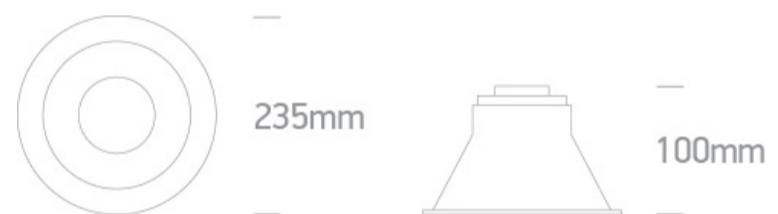

## Dimensions

## Physical Specification

Item Group	06 Downlights Fixed LED
Family	The Dark Light Project Range
Order Code	10125TD/W/W
Colour	White
Material	Aluminium
Shape	Circular
Height	100mm
Diameter	235mm
Cutout Hole Diameter	210mm
Recessed Ceiling	Yes
Depth Required	140mm
Indoor	Yes